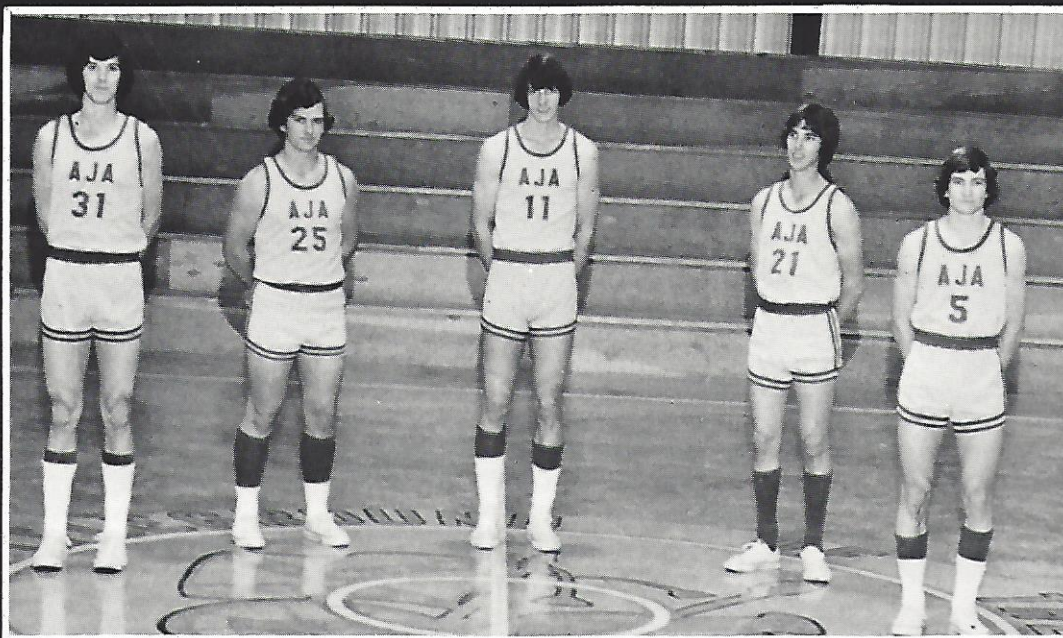

Starting Line-up: Marsha Sease, Bobbie McMillan, Kathy Wilson, Aubrey Hiers, Mary Ida Varn

Coach Lou Black

Junior Varsity Girls Basketball

Go!
Confederates
Go!

Boys Varsity Basketball

LEFT TO RIGHT: Johnny Mack Clayton, Herbie Kinard, Ricky Jones Mark S.ase, Jerry Varn, Randy Rentz, James Layden, Rusty Ulmer, Frank Kirkland, Jody Bishop, Manager Robbie Wilson, Coach William Hiers

Starting Line-Up: Jerry Varn, Rusty Ulmer, Herbie Kinard, James Layden, Randy Rentz

Co-Captains:

James Laden
Randy Rentz

Coach William C. Hiers

J. V. Boys Basketball

Coach Hallman Sease

Starting Line-up: Michael Priester, Terry Black, Chuck Bishop, Bruce Bishop, Henry Varn