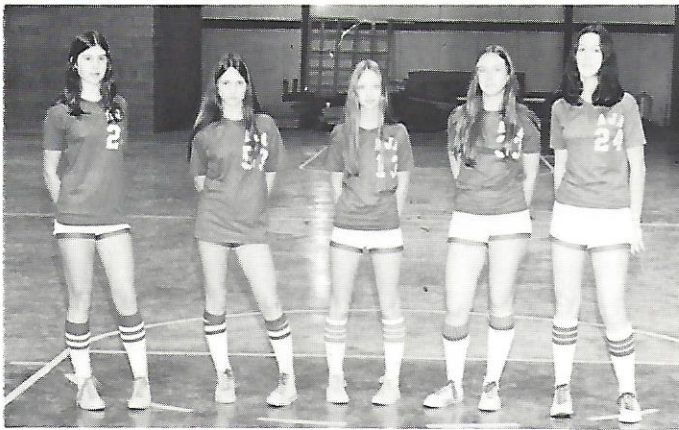

Starting Line-up: Marsha Sease, Bobbie McMillan, Kathy Wilson, Aubrey Hiers, Mary Ida Varn