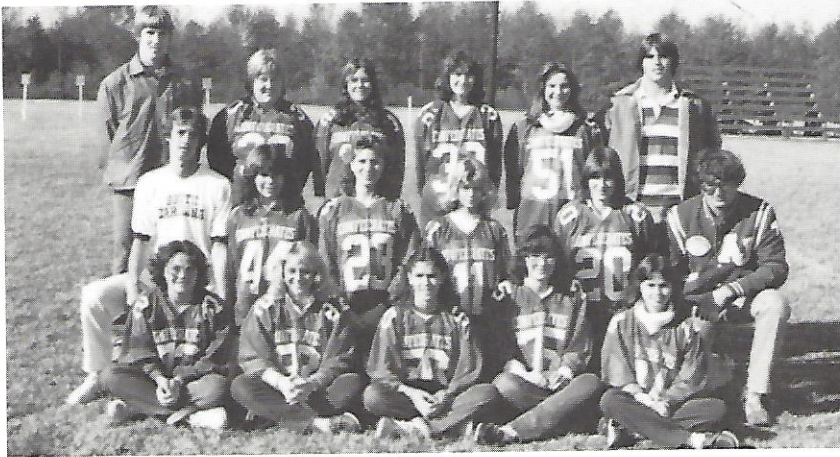

"Dressed To Kill"

Top: Coach G. Sease, J. Sease, R. Riley, N. Rahn, R. Hiers, Coach D. Garrick
Middle: Coach C. Polk, P. Martin, S. Kearse, L. Kirkland, A. Breland, Coach H. Herndon, Bottom: E. Godley, F. Turner, L. Breland, K. Polk

Top: Coach C. Bell, T.L. Brown, P. Grantham, Coach W. Blake, G. Kirkland, P. Brabham, Coach G. Bishop, Middle: T. Carter, A. McMillan, K. Brabham, T. Medlin, Coach C. Tuten, Bottom: M. Riley, L.A. Padgett, A. Crosby, C. Steedly

Powderpuff Football

Miss Powder Puff, Rusty "Big Bertha" Phillips, and escort Fairey "Foot" Turner