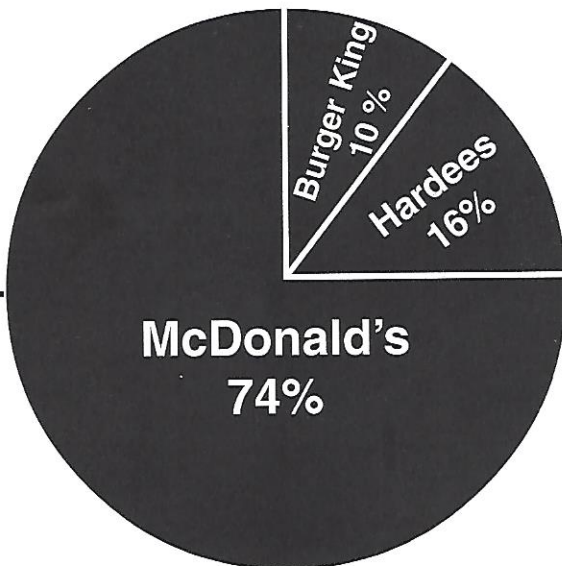

# INSIGHT INTO THE GRAMMAR SCHOOL MINDS

THROUGH THE EYES OF 55 STUDENTS  
SURVEYED ON MARCH 20, 2002

Which fast food restaurant do you prefer: Hardees, Burger King or McDonald's?

- **WHAT IS YOUR FAVORITE THING TO DO AFTER SCHOOL?**  
Play outside, ride 4-wheelers and play computer/video games. (tie)
- **WHAT IS YOUR FAVORITE TELEVISION SHOW?**  
Survivor and Rocket Power (tie)
- **WHAT IS YOUR FAVORITE DRINK?**  
1st - Mt. Dew and Tea (tie)  
2nd - Kool-Aid, Coke and Rootbeer (tie)