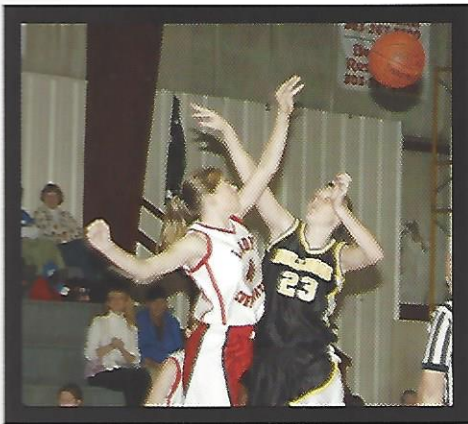

Standing: Coach Heather, Brooke Barr, Lillie Gore, Chay Carter, Kasey Mixon, Coach Randy Knelling: Emily McCallister, Hannah Platt, Heather Gore, Madeline Elkins, Danielle Bunton Laura Rentz Floor: Cassidy Hall, Hannah Rentz, Victoria Jolly, Mari Sutton, Pressley George, Addison Bowers

****Leap Madeline Leap****

*left: Get the BALL Kasey!!
top: Take it to the HOOP Madeline~
right: Get ready to rebound GIRLS*