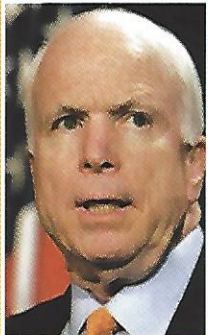

Faces

Election '08 Candidates

After Super Tuesday primaries on February 5, 2008, the presidential race heats up among frontrunners Hillary Clinton, Mike Huckabee, John McCain and Barack Obama.

Hillary Rodham Clinton

Mike Huckabee

John McCain

Barack Obama

► *Entertainment Weekly* names J.K. Rowling—author of the seven-volume, 4,100-page Harry Potter series of best-selling children's books—as its Entertainer of the Year.

REUTERS/Fred Protzer/Landov

▲ Heartthrob Zac Efron, who came to fame with his performance in the first *High School Musical*, becomes an even bigger teen star with the release of *High School Musical 2*.

► The Best of Both Worlds tour, starring Miley Cyrus as Hannah Montana, sells out in every city, prompting ticket lotteries, heartbroken fans and scalping scandals.

AP Photo/Jennifer Graylock

▼ In January 2008, Academy Award-nominated actor Heath Ledger, 28, is found dead in his Lower Manhattan apartment from an accidental overdose of prescription medication.