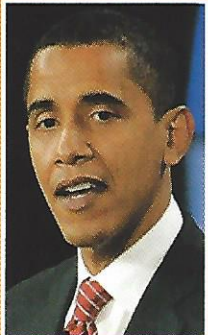

Faces

Election '08 Candidates

After Super Tuesday primaries on February 5, 2008, the presidential race heats up among frontrunners Hillary Clinton, Mike Huckabee, John McCain and Barack Obama.

Hillary Rodham Clinton

Mike Huckabee

John McCain

Barack Obama

► *Entertainment Weekly* names J.K. Rowling—author of the seven-volume, 4,100-page Harry Potter series of best-selling children's books—as its Entertainer of the Year.

REUTERS/Fred Protzer/Landov

▲ Heartthrob Zac Efron, who came to fame with his performance in the first *High School Musical*, becomes an even bigger teen star with the release of *High School Musical 2*.

► The Best of Both Worlds tour, starring Miley Cyrus as Hannah Montana, sells out in every city, prompting ticket lotteries, heartbroken fans and scalping scandals.

AP Photo/Jennifer Graylock

▼ In January 2008, Academy Award-nominated actor Heath Ledger, 28, is found dead in his Lower Manhattan apartment from an accidental overdose of prescription medication.