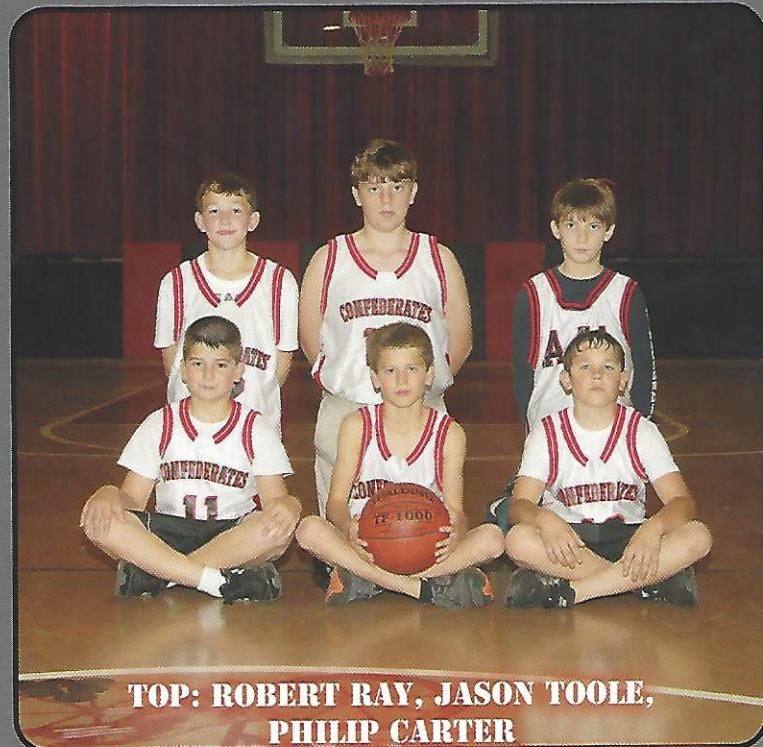

# B-team Basketball

**BOYS** / *Girls*

**TOP: ROBERT RAY, JASON TOOLE,  
PHILIP CARTER**

**BOTTOM: AUSTIN JONES, CHANCE MORRIS,  
BAILEY ACKERMAN**

**Top: Brittany Folk, Macy Martin**

**Middle: Grace Sutton, Kimberlin Grantham,**

**Jayden Barnes**

**Bottom: Mikayla Folk**