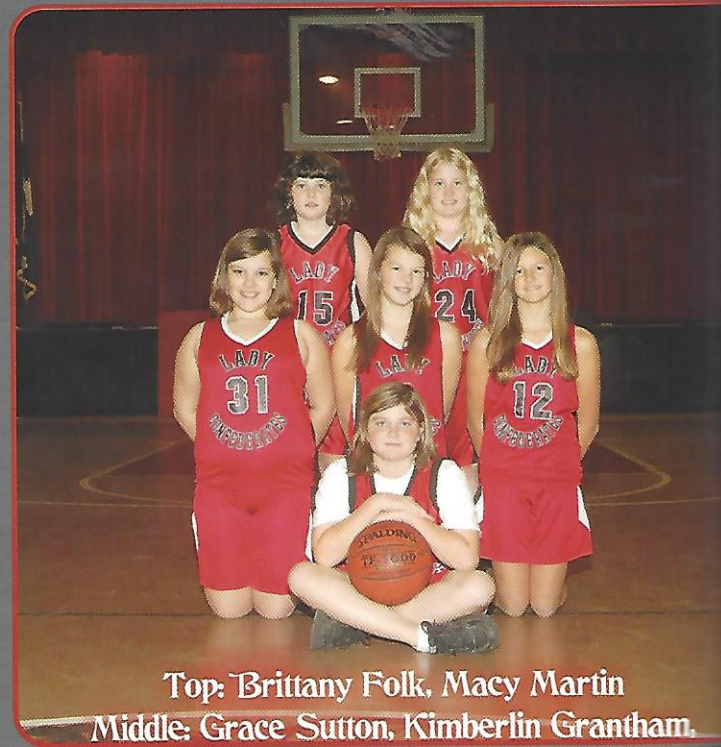

# B-team Basketball

**BOYS** / *Girls*

**TOP: ROBERT RAY, JASON TOOLE,  
PHILIP CARTER**

**BOTTOM: AUSTIN JONES, CHANCE MORRIS,  
BAILEY ACKERMAN**

**Top: Brittany Folk, Macy Martin**

**Middle: Grace Sutton, Kimberlin Grantham,**

**Jayden Barnes**

**Bottom: Mikayla Folk**