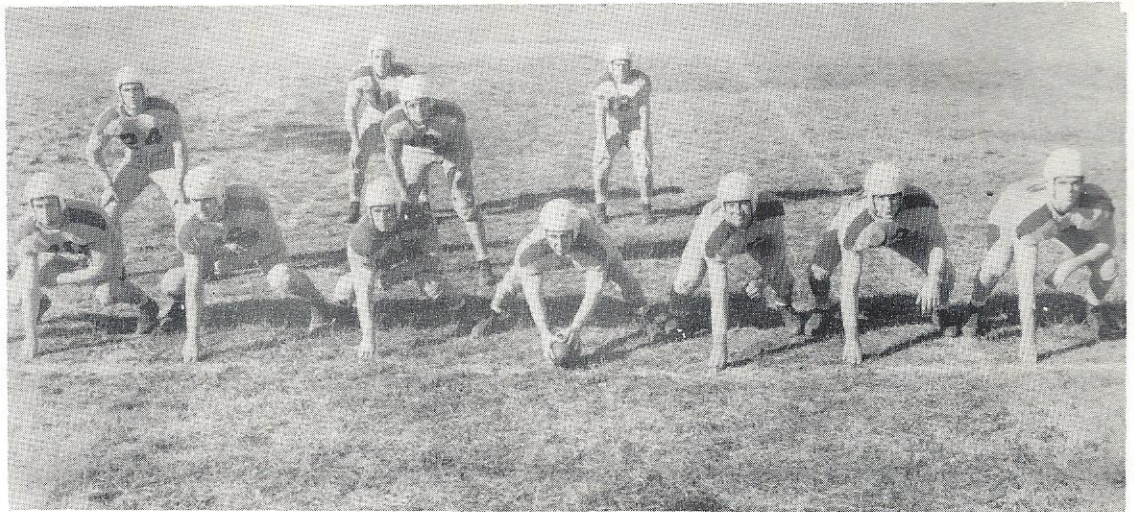

HUSKIES

OF THE

GRIDIRON

The Lineup

Left to right: Jimmie Rikard, David Rawl, Marion Lewis, Hamilton Kyzer, James Riley, Ralph Smith, Richard Campbell, Carl Boozer, Roy Burkett and Jimmy Simons (Co-Captain).

Left to right, first row: Jimmy Rikard, David Rawl, Marion Lewis, Hamilton Kyzer, James Riley, Ralph Smith, Richard Campbell.

Second row: Carl Boozer, Connley Lybrand, Billy Horne, Jimmy Simons, Charles Grandy, Vernon McCullough, Franklin Robertson.

Third row: Bobby Lewis, Charles Duncan, Ray Burkett, Carl Rogers, Sammy Parler, Roy Burkett.

Fourth row: Ass't Coach Timmerman, James Attaway, Harold Attaway, Griff Smith, and Coach Gilbreath.

Coaches:

Mr. Gilbreath
Mr. Timmerman