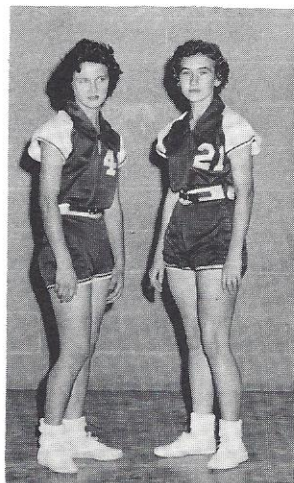

Carolyn Ulmer, Guard

Mildred Waltz, Forward

Lynn Barnes, Forward

GIRLS' BASKETBALL

1950 week

VARSITY TEAM - COACH, C. BRELAND

J. V. TEAM

Nancy Axson, Guard

A. R. Varndoe - G. Mixon
Guards

Myrtle Murdaugh, Forward