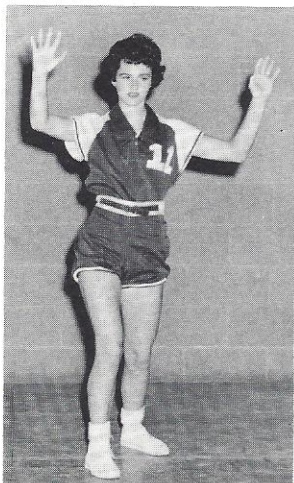

Carolyn Ulmer, Guard

Mildred Waltz, Forward

Lynn Barnes, Forward

GIRLS' BASKETBALL

1950 week

VARSITY TEAM - COACH, C. BRELAND

J. V. TEAM

Nancy Axson, Guard

A. R. Varndoe - G. Mixon
Guards

Myrtle Murdaugh, Forward