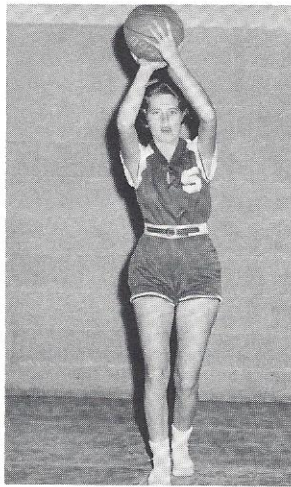

Carolyn Ulmer, Guard

Mildred Waltz, Forward

Lynn Barnes, Forward

GIRLS' BASKETBALL

1950 week

VARSITY TEAM - COACH, C. BRELAND

J. V. TEAM

Nancy Axson, Guard

A. R. Varndoe - G. Mixon
Guards

Myrtle Murdaugh, Forward