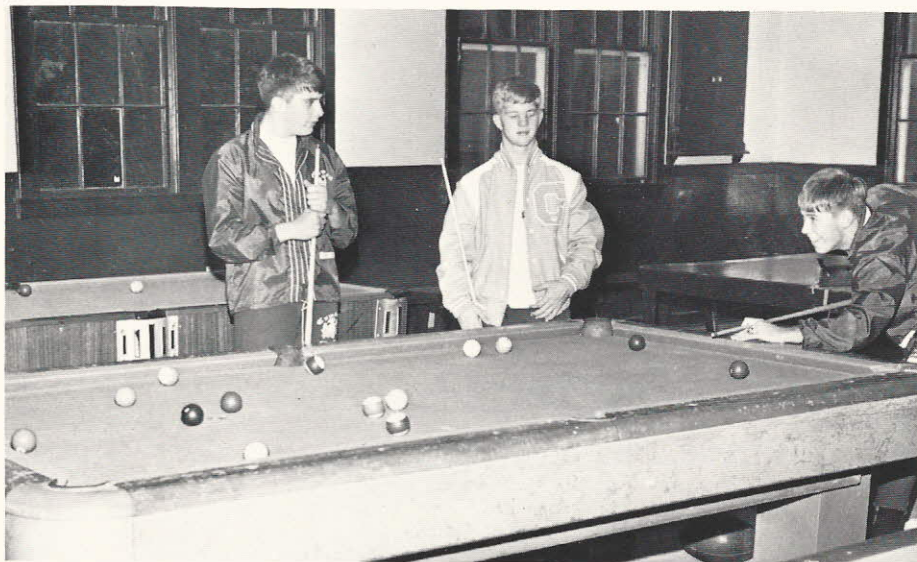

LEFT TO RIGHT: Kilpatrick, Dula, Futrell, Hubbard, Brunson, Barfield, Blackman, Glass.

RECREATION ROOM STAFF

CAPT. GERD BECKER

An important part of C.M.A. life is the recreation room supervised by Captain Gerd Becker. Through the efforts of these dedicated cadets, on-campus recreation is provided for those students with time on their hands. The "rec" room is an important morale builder at C.M.A.

Northcutt, Mercer and Faile enjoy a "friendly" game of billiards.

JERRY DULA