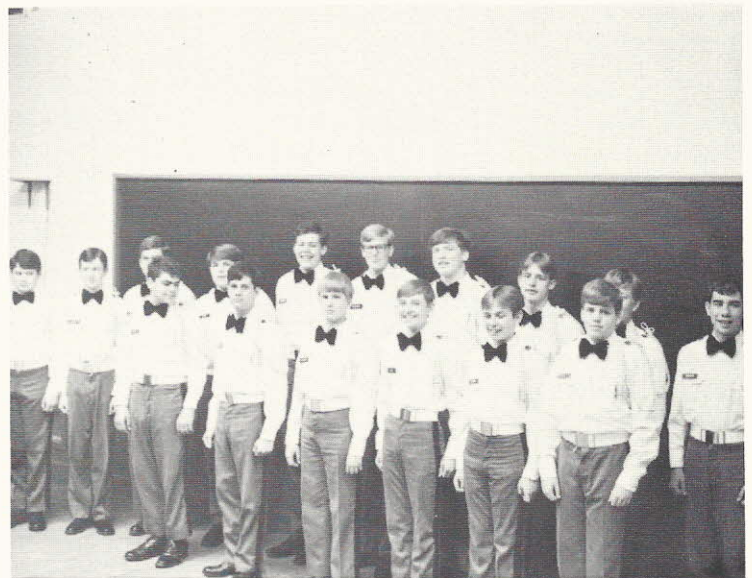

Chorus

This is the second year that CMA has boasted a chorus performing under the direction of Captain Green. This year the group gave a Christmas program for the cadet corps and their guests while combined with the Bethesda Presbyterian Girls Choir and the girls' choruses from Camden High School and the Camden Middle Schools.

The CMA chorus sings contemporary, secular, and religious songs and hymns and is gaining recognition throughout the community.

CPT Green directs during a Christmas program presented in the academy gym.

Anglin, Fincher, Bruce, Whittle, Oliver, Boltin, Wallace, Thrush, Evans, O'Neal, McCoy, Klembach, Firestine, Taylor.

Rusch, Katz, Goza, Young, Patterson, Hyman, Crosby, Taylor, Eaddy, Lewis, Strickland, Wilkinson, Mitchell, Harvill, Bauer, Stuckey.