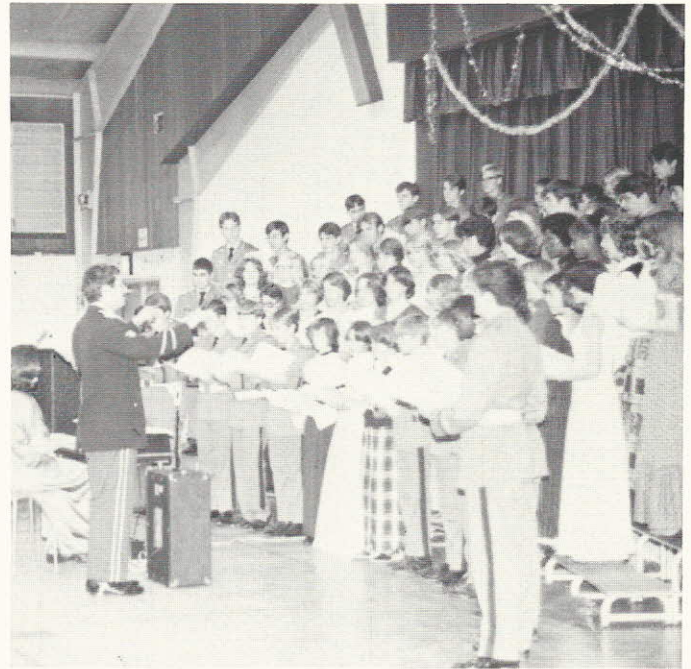

Chorus

This is the second year that CMA has boasted a chorus performing under the direction of Captain Green. This year the group gave a Christmas program for the cadet corps and their guests while combined with the Bethesda Presbyterian Girls Choir and the girls' choruses from Camden High School and the Camden Middle Schools.

The CMA chorus sings contemporary, secular, and religious songs and hymns and is gaining recognition throughout the community.

CPT Green directs during a Christmas program presented in the academy gym.

A Christmas program.