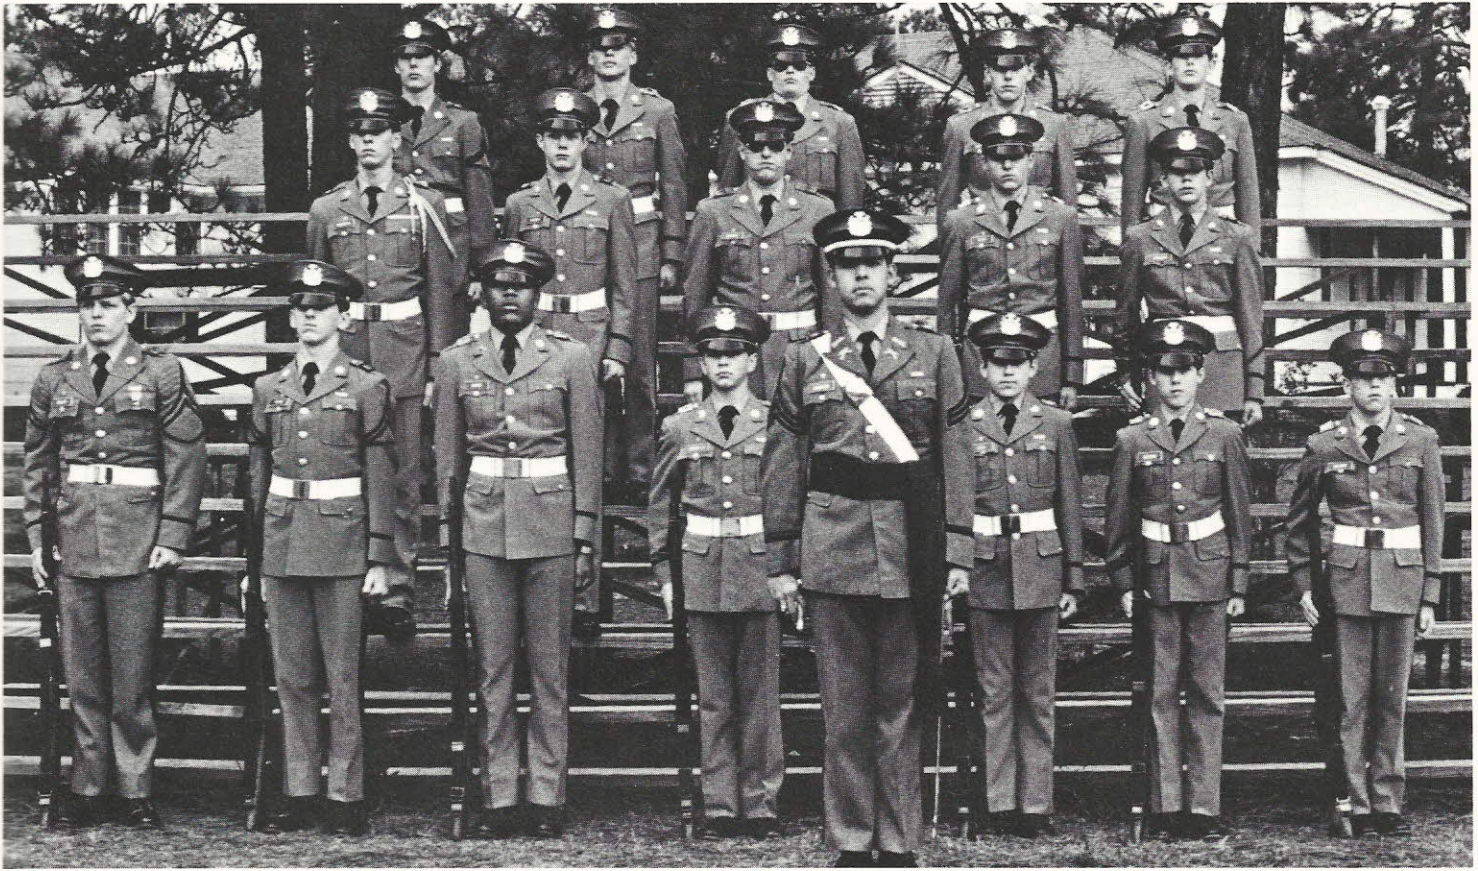

# COMPANY

2nd Platoon. First Row: Eckhoff, Sloan, Boone, LF Botero, Plt. Leader Corredor, Cribb, Thompson, Baldwin. Second Row: Waterman, Clancy, Newman, Busby, SR Robinson. Third Row: King, Godfrey, Sedore, Hutto, Thrift.

welcome break from the daily schedule.

Gary Ward and Mark Onley act as guides for LTC David Eady and Cadet LTC Scott Raynal during Saturday Morning Inspection.