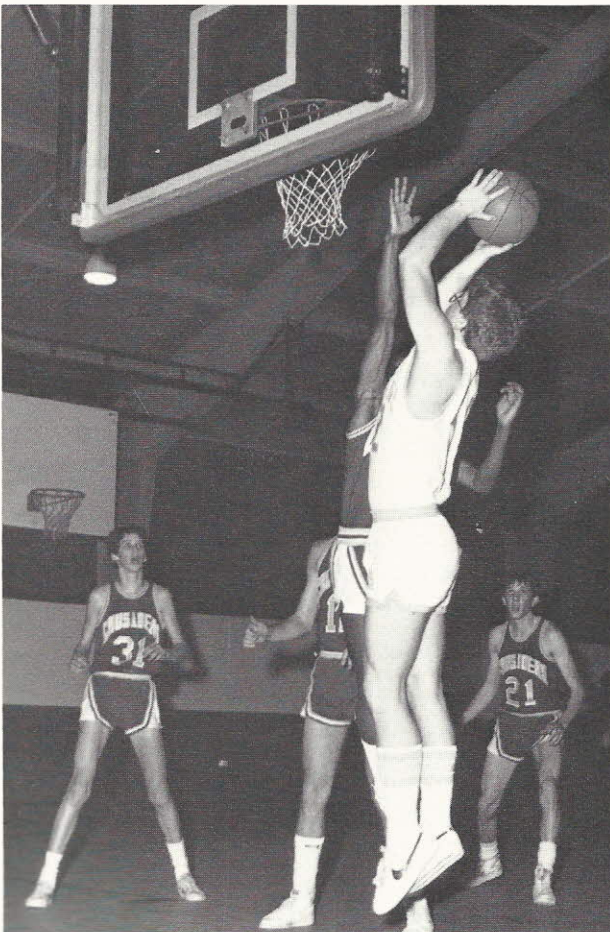

Varsity Team. Front: Richie Cannon, Chris Watson, Ricki Heape, Tony Stephens. Back: Coach Kim Deese, Chuck Mooneyhan, Willie Windsor, Kevin Taylor, Joel Howard, Ricky Hambrick, Richard Woods.

Joel Howard lays the ball up for two points.

Chris Watson (No. 10) under pressure.