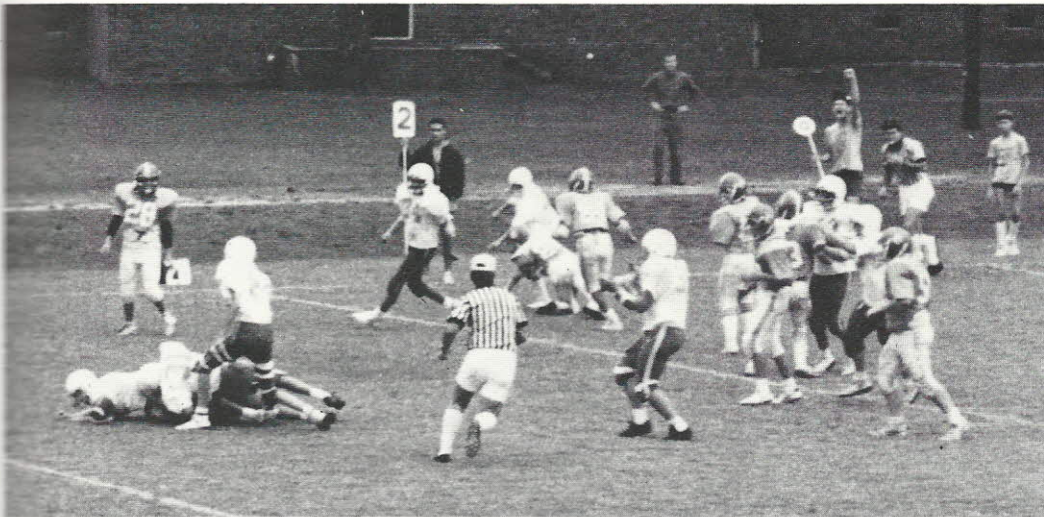

JUNIOR VARSITY

1st Row: Shaw Lam, Bostick, Brank. 2nd Row: Rice, von Kolnitz, Balentine, Parker, D.E., Jordan, Snyder. 3rd Row: Lumpkin, Burgess, Curran, Leckie, Kelly DP, Long, Coach Allgood

A CMA player has fumbled the ball after being crushed.

Kelly DP scrambles for the ball in a huddle of friends.