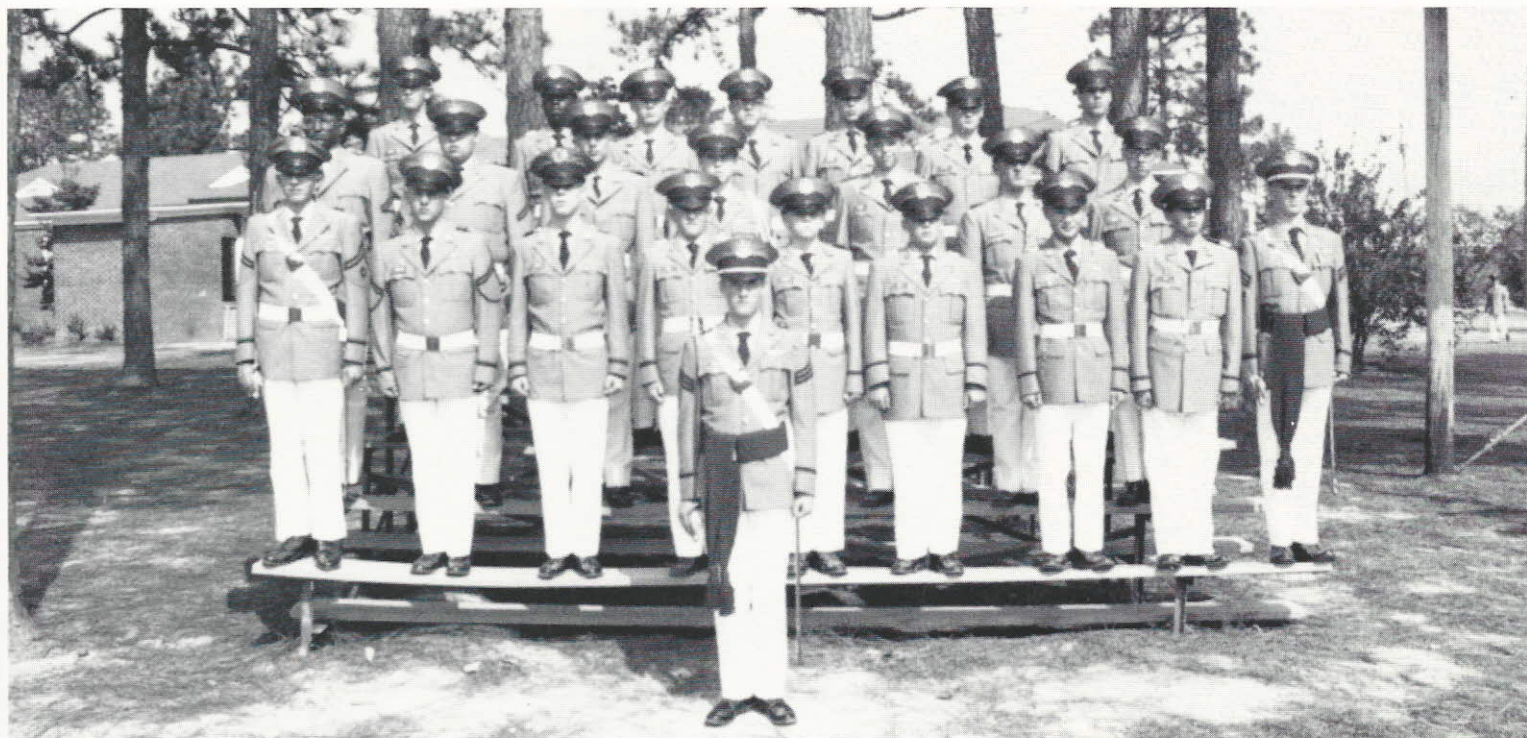

B Company, 1st Platoon. Platoon Leader 2LT KW Davidson. Front Row: DK Hast, CA Smith, JP Ellison, JN Paonessa, JM Pressley, TM Blalock, RL Rentz. Row 2: PR Gunter, JA Stager, BD Seeliger, JA Pasco, GG Small, EL Dudley. Back Row: EW Brantley, MS Sawin, TA Guthrie, CR Weatherford, WC Bolen.

B Company, 2nd Platoon. Platoon Leader 2LT MP Murphy. Front Row: JA O'Donnell, J J Shields, MJ Silva, JB Dale, LK Frazier, JW Key, PK Theyson, ME Nix. Row 2: AT Sidberry, RD Tomlinson, JM Princell, WF Partridge, MR Newby, JA Mastrantoni, JL Dunn. Back Row: CW Clarke, SE Freeman, MF Popelars, DA Janton, FC Parker, TM Fox, JL Utsey.