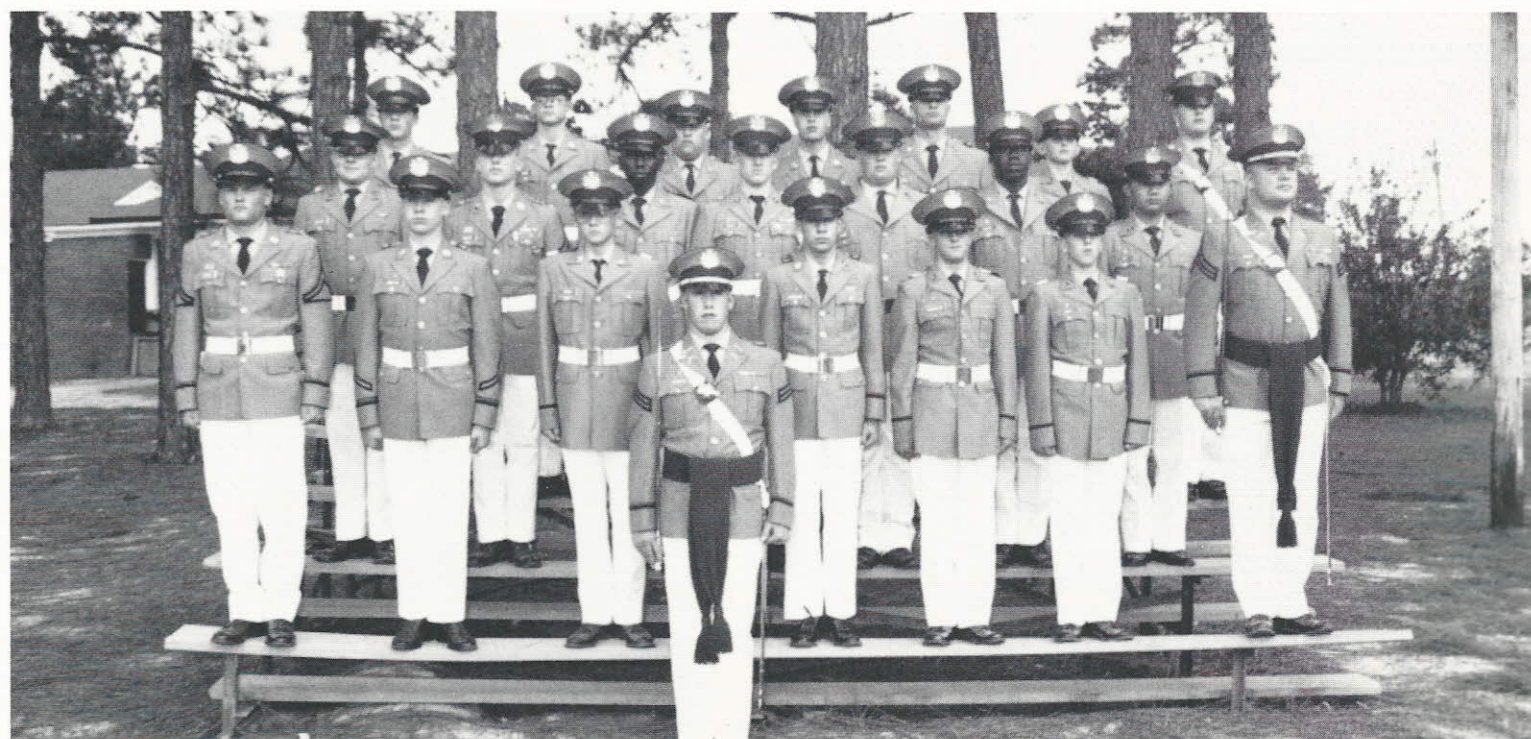

C Company, 1st Platoon. Platoon Leader 2LT HJ Dietmeyer. Front Row: PA Pucella, CH Chitwood, JR Davis, SA Lewis, C Mastrantoni, WP Hersh. Row 2: MD Howie, DA Cook, MD Maiden, MA Smith, KW Davis, JJ Cooper, JW Chancey. Back Row: MR Tanner, JL Lockwood, MP Hancock, BS Pearce, JF Jones, MS Hartness, JS Hegeman.

C Company, 2nd Platoon. Platoon Leader 2LT DD Bradshaw. Front Row: DW Ryder, RH Davis, TC Covar, DT Nicholson, AL Simmons, CW Kelly, CM Kilduff. Row 2: WT Person, RW Harman, DO Cunningham, JM Doss, WS Cline, D Graham, WK Lui. Back Row: TF McNulty, JC Rush, DK Underwood, JD Kaiser, DB Doolittle, DC McClure, PJ Szmurlo.