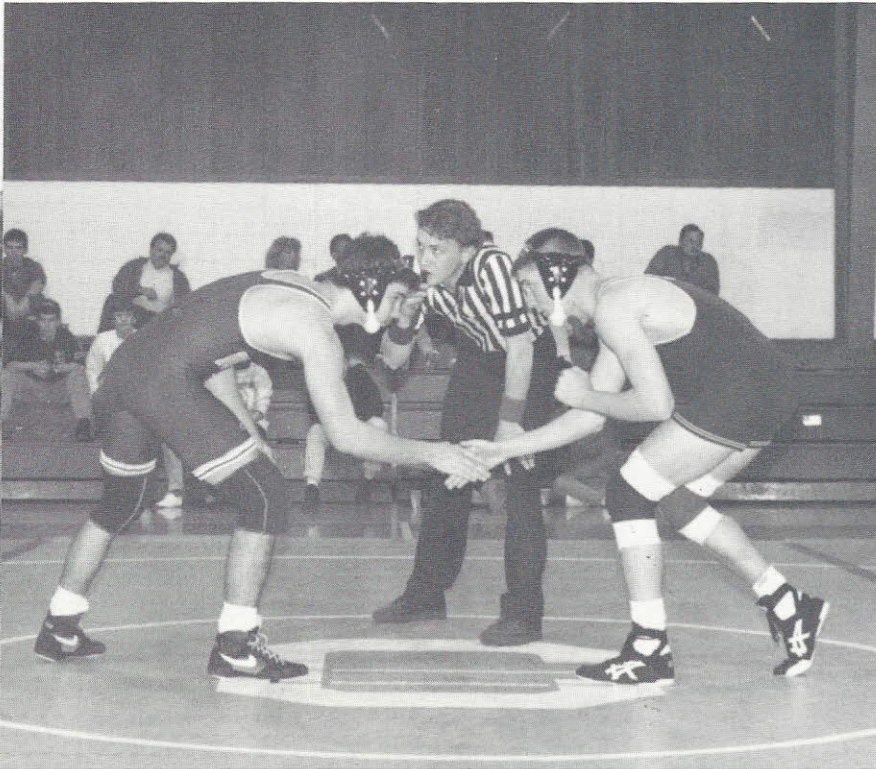

WRESTLING

Team: DN Sanderson, JT Morrison, TF McNulty, RW Harman, RP Devore, JR Troutman, BJ Miller. Back Row: J Yates, MF Popelars, MS Hartness, JR White, Coach Eller.

Ready to scrap, Popelars shakes hands with opponent before match begins.

Devore goes for an ankle pick. He was undefeated during the regular season.

Rob Harman looks for an opening.