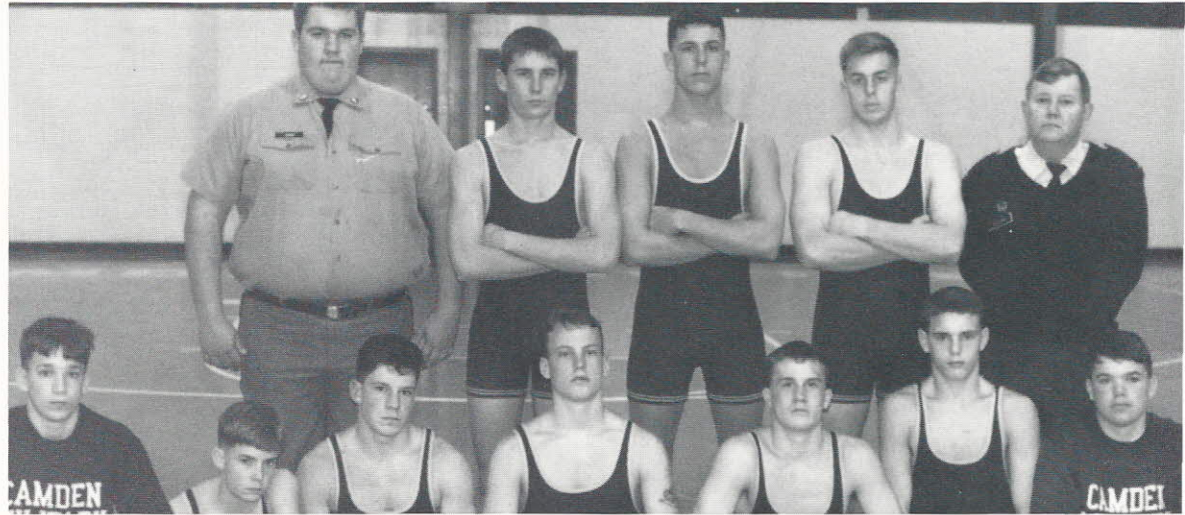

WRESTLING

Team: DN Sanderson, JT Morrison, TF McNulty, RW Harman, RP Devore, JR Troutman, BJ Miller. Back Row: J Yates, MF Popelars, MS Hartness, JR White, Coach Eller.

Ready to scrap, Popelars shakes hands with opponent before match begins.

Devore goes for an ankle pick. He was undefeated during the regular season.

Rob Harman looks for an opening.