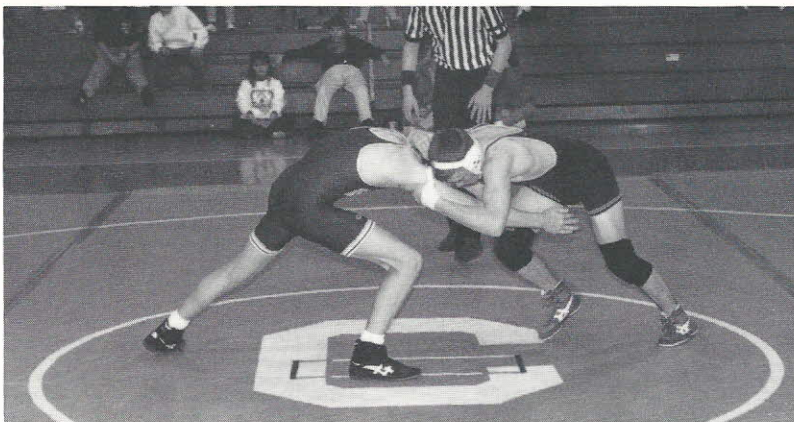

WRESTLING

Team: DN Sanderson, JT Morrison, TF McNulty, RW Harman, RP Devore, JR Troutman, BJ Miller. Back Row: J Yates, MF Popelars, MS Hartness, JR White, Coach Eller.

Ready to scrap, Popelars shakes hands with opponent before match begins.

Devore goes for an ankle pick. He was undefeated during the regular season.

Rob Harman looks for an opening.