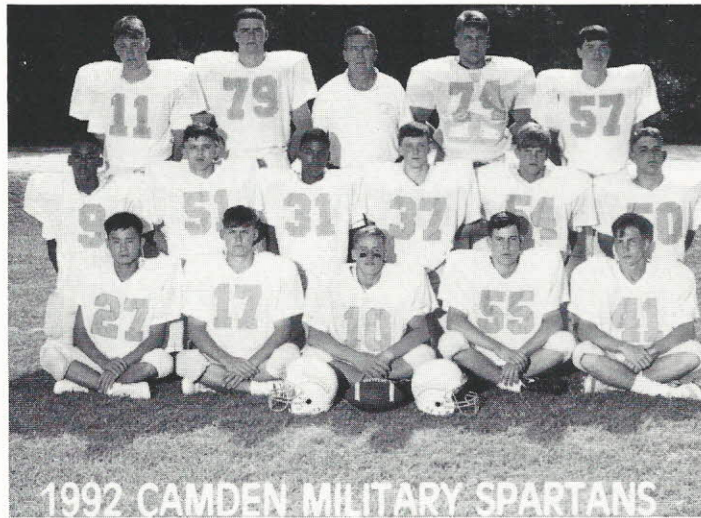

Pressley (sandwiched) tries to help, but Watford will end up on the bottom of the pile as Miller and CA Smith look on.

Chris Smith finds room in the open field and cuts in for a long gain.

Attempted pass reception or fumble? Unfortunately, it was the latter as Pressley was hit hard at the goal line.

Billy Caldwell listens intently to Coach Dellinger's calm analysis of the game.

JV Team: PK Theyson, WB Caldwell, JM Pressley, MJ Silva, MC Kofmehl. 2nd Row: RG Watford, MR Newby, GH Phillips, BE Calloway, DR Hagen, JA Masrtranti. 3rd Row: CA Smith, BS McCann, Coach Dellinger, PR Gunter, BJ Miller.