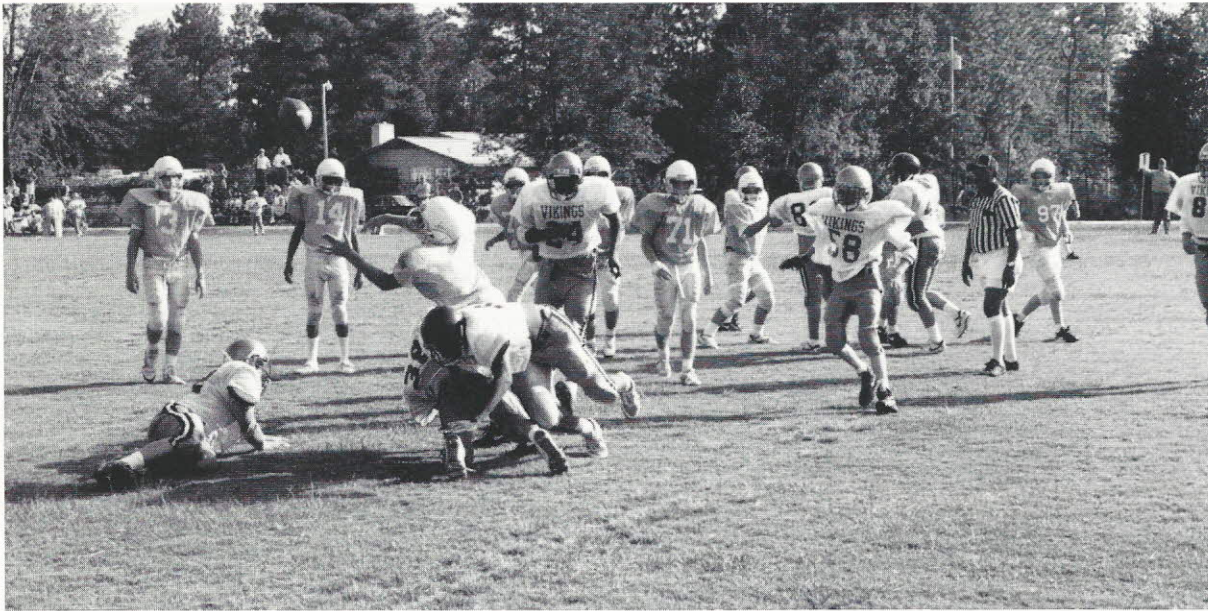

Pressley (sandwiched) tries to help, but Watford will end up on the bottom of the pile as Miller and CA Smith look on.

Chris Smith finds room in the open field and cuts in for a long gain.

Attempted pass reception or fumble? Unfortunately, it was the latter as Pressley was hit hard at the goal line.

Billy Caldwell listens intently to Coach Dellinger's calm analysis of the game.

JV Team: PK Theyson, WB Caldwell, JM Pressley, MJ Silva, MC Kofmehl. 2nd Row: RG Watford, MR Newby, GH Phillips, BE Calloway, DR Hagen, JA Masrtranti. 3rd Row: CA Smith, BS McCann, Coach Dellinger, PR Gunter, BJ Miller.