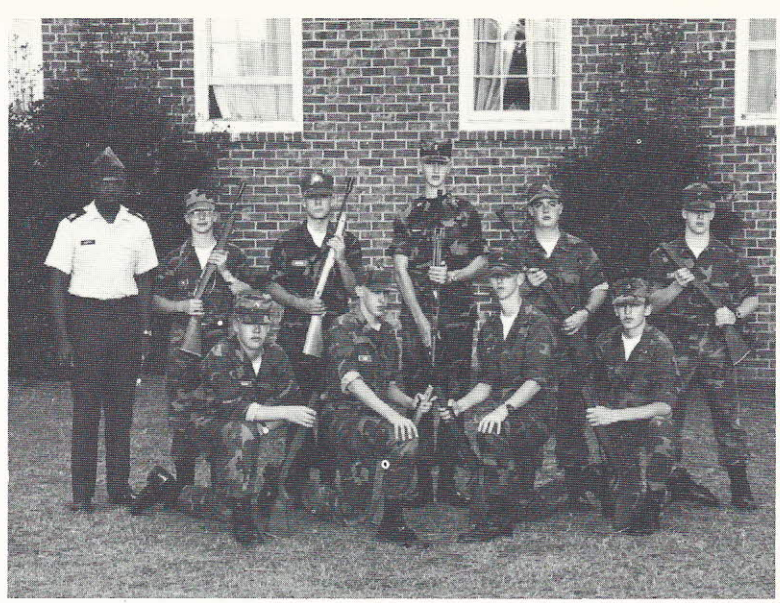

Cannon Detail: CD Mitchell, KW Richardson, JA Irtenkauf, WR Conway.

Rifle Team: CH McCraw, DM Cudd, SW McCall, RM Holmes. **Row 2:** CSM Martain, EJ Pyle, JE Walston, JD Yovanovic, PM Engler, JL Isbill.