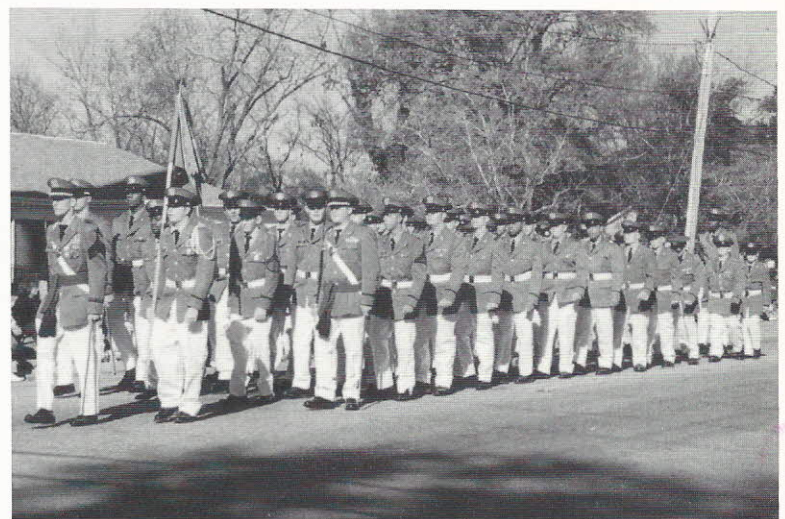

Participation in the annual Camden Christmas Parade has become a CMA tradition. The weather was particularly favorable this year as LTC Matt Thompson led the entire battalion on the long trek from midtown to Camden High School. The Corps received many compliments from parade watchers.

The parade units formed on Laurens Street and converged on Broad. Band and Staff and B Company make preparations for the parade to begin

CPT Laniye Edwards and Guidon CE Atchison pace the CMA Band down Broad Street.

The A Company contingent is under the command of 1LT Travis Friese.

Leading B Company in the parade is CPT Dray DuPree, company commander.

C Company, headed by CPT Justin Scholl, passes before parade viewers along the way.