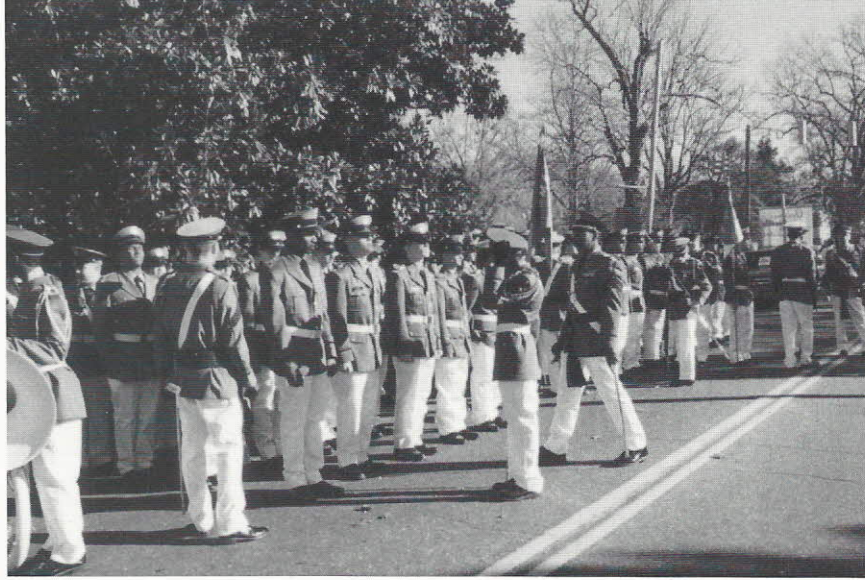

Participation in the annual Camden Christmas Parade has become a CMA tradition. The weather was particularly favorable this year as LTC Matt Thompson led the entire battalion on the long trek from midtown to Camden High School. The Corps received many compliments from parade watchers.

The parade units formed on Laurens Street and converged on Broad. Band and Staff and B Company make preparations for the parade to begin

CPT Laniye Edwards and Guidon CE Atchison pace the CMA Band down Broad Street.

The A Company contingent is under the command of 1LT Travis Friese.

Leading B Company in the parade is CPT Dray DuPree, company commander.

C Company, headed by CPT Justin Scholl, passes before parade viewers along the way.