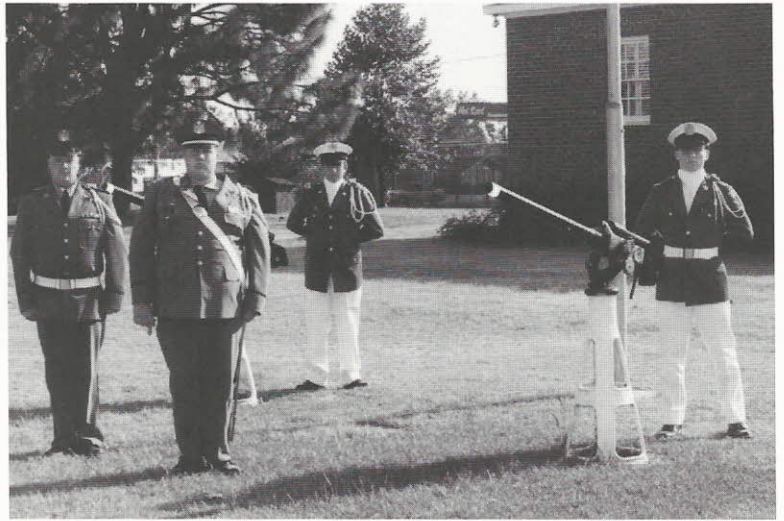

Company Clerks: MSG CW Schofield **Row 2:** BR Williams, MD Scaglione, BV Post, CB Taylor **Row 3:** JD Chapman, AJ Tossey, BA Klink, SB Burnette, EJ Healy, DJ Pritchett

Cannon Detail: BB Bussewitz, Commander WC Doar, AM Strickland, PM Nicholson