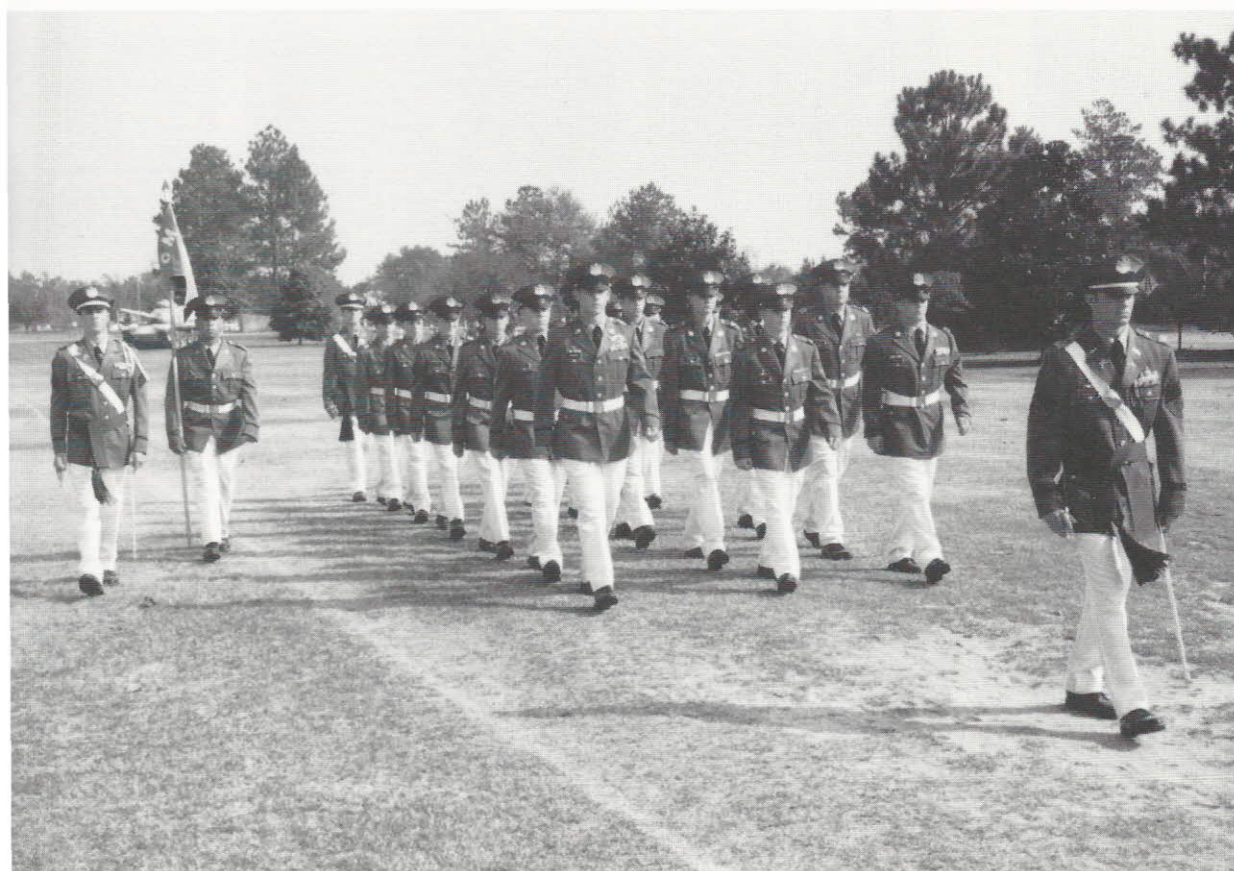

Guidon MT Foreman **Row 2:** 2LT EM Weber, 1LT CBBuchanan, CPT JR McDonald 1SG JT Stamm, 2LT JT Hansen **Row3:** J Jeffcoat, HE Meise, DP Stuard, Yates, JA Deas **Row 4:** CB Taylor, NM Quinones, CS McDonald, ZR Nesmith, TB Wood, NE Short **Row 5:** NA Wagner, CW Sprayberry, WD Woodard, F Hill, BE Queen, JE Bennett, BV Post, RC Rice **Row 6:** AL Detchum, BA Sharpe, GI Chrisley, JD McCourt, HN Birnbrich, D Kinney, TJ Owens

With CPT Joseph McDonald, company commander, on the left flank, D Company follows XO 1LT Colin Buchanan off the parade ground during the Homecoming Parade.