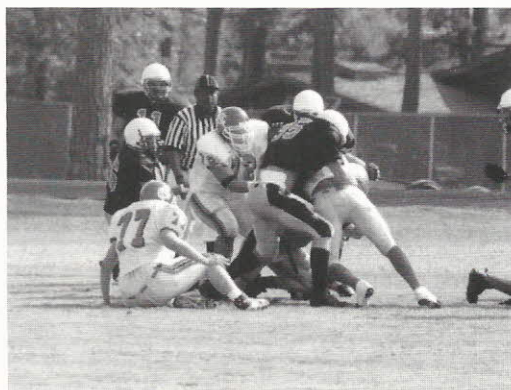

Augustus Brown and James Pope come in to assist Bron Rathert on the tackle as Mark Sims and Seth Kilcuskie hold the line.