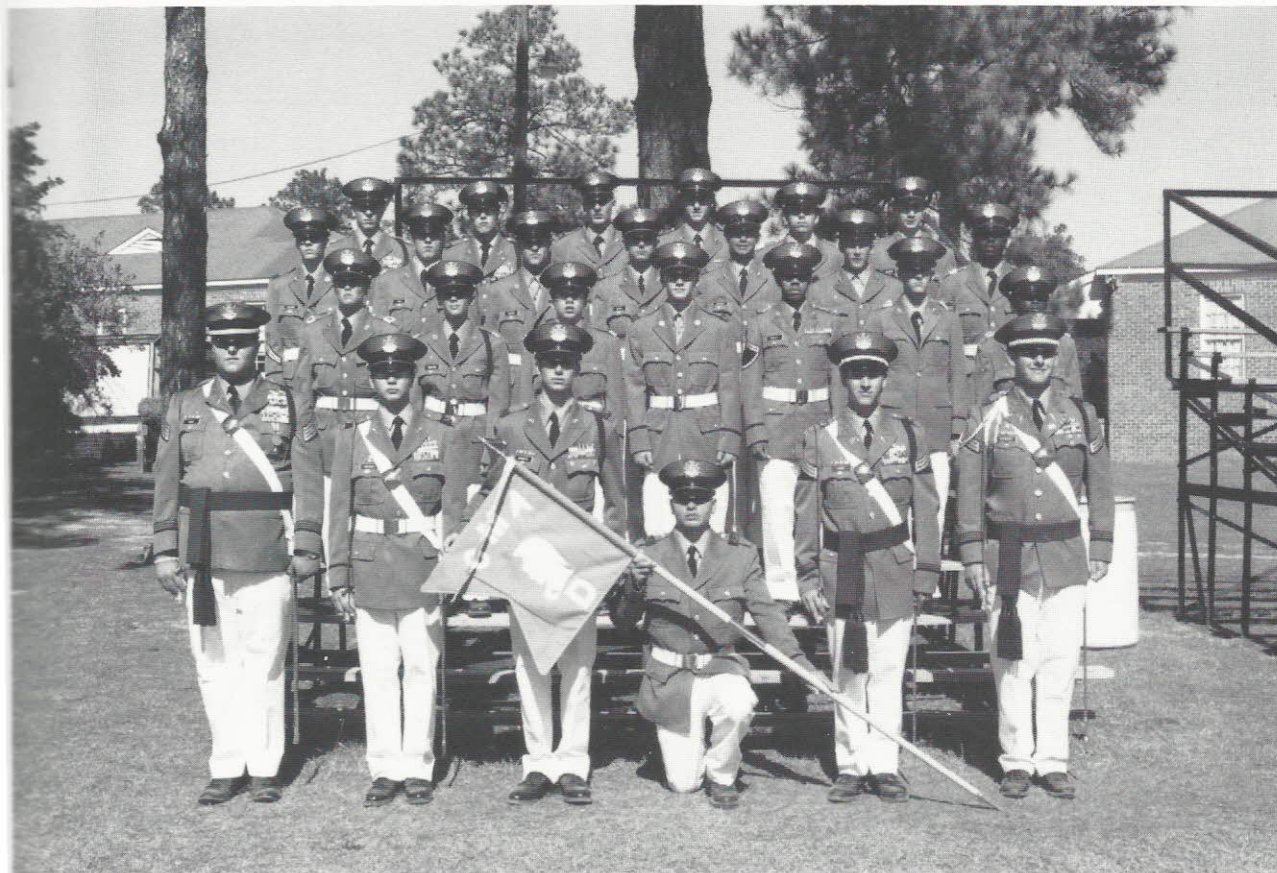

First Platoon

CPT BJ Root, 1SG RD Michael, SFC BT Hancock, Guidon VR Sanchez, 1LT BV Post, Platoon Leader 2LT HN Birnbrich **Row 2:** JSKeith, BT Proctor, JM Robertson, JW Dean, JC Cokley, DP Shard, TG Graham **Row 3:** HG Roskind, GL Jones, JL Carter, BC Berry, JW Browder, RL Plowman, Dickson **Row 4:** JA Kohlhepp, TS Pressley, HM Sasser, DJ Harrison, TB Wood, KB Johnson