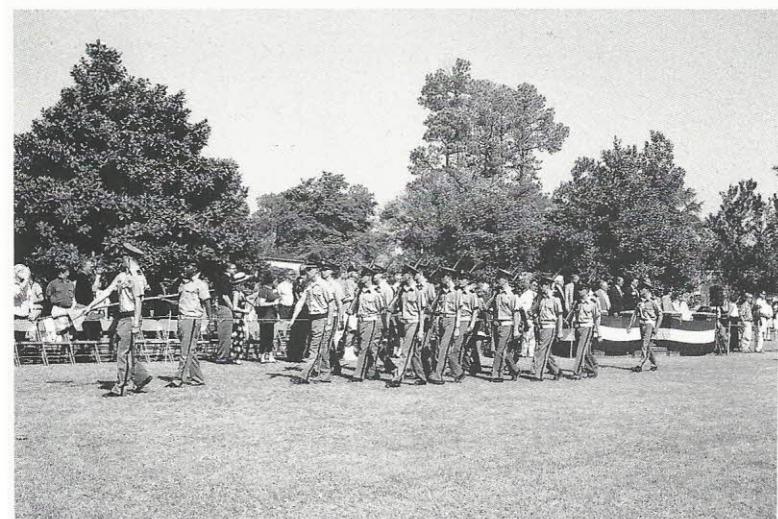

CPT Jacob Winger is company commander of the Headquarters Detachment. 2LT Matt Miller is the platoon leader.