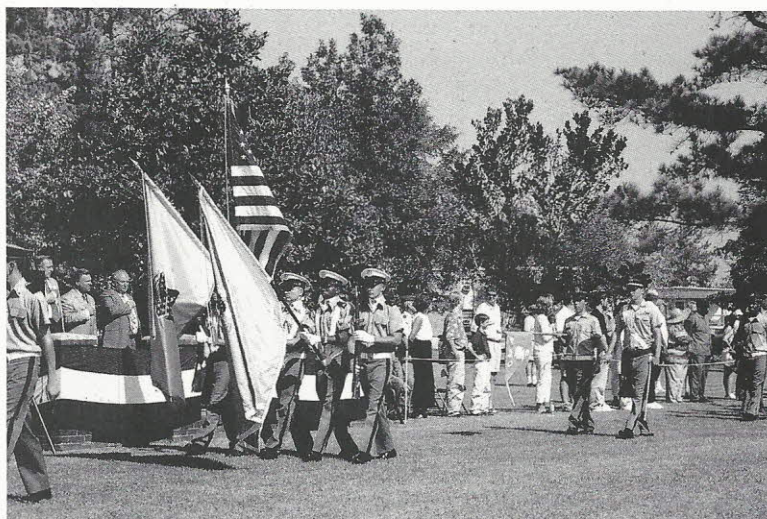

In the reviewing stand are Colonel William K. Orris, Headmaster; Mr. J. Banks Scarborough, Board Chairman; Colonel Lanning P. Risher, Headmaster Emeritus; Dr. J. Breeden Blackwell, Alumni Council Chairman; Mr. Bob "Bullet" Blackwell, Alumni Association Chairman; Mr. William Henry Varn, Jr., Distinguished Alumnus Award; Colonel James W. Bradin, Distinguished Alumnus Award; and Mr. John Mitchell, CMA Service Award.

Trooping the line are LTC Anthony Swinton, Colonel William K. Orris, and Mr. J. Banks Scarborough. The driver is 2LT Wesley Osborne.

Camden Military held its annual Homecoming on Friday and Saturday, October 4 and 5, 2002. A large crowd attended, owing to special observances this year. Friday featured golf in the morning and an Alumni Reception and registration in the evening at the Best Western in Lugoff. On Saturday there was another reception and continued registration in the Risher Administration Building, followed by a parade in honor of J. Banks Scarborough, Board Chairman. The most important events of the weekend occurred in White Field House at noon: the presentation of Alumni Association Awards, the unveiling of the James F. Risher Bust, and the dedication of the Scarborough Barracks in honor of J. Banks Scarborough. Alumni Association Awards were presented as follows: the Alumni Achievement Award to Mr. Donald J. Shapiro, CMA '73; the Camden Military Academy Service Award to Mr. John Mitchell, CMA '64; the Distinguished Alumnus Award to Colonel James W. Bradin, CMS '54 and to Mr. William Henry Varn, Jr., CMS '40. Award presentations were followed by lunch at 1:00 p. m. and a football game at 2:00. The Spartans soundly defeated a very good Cardinal Gibbons team.