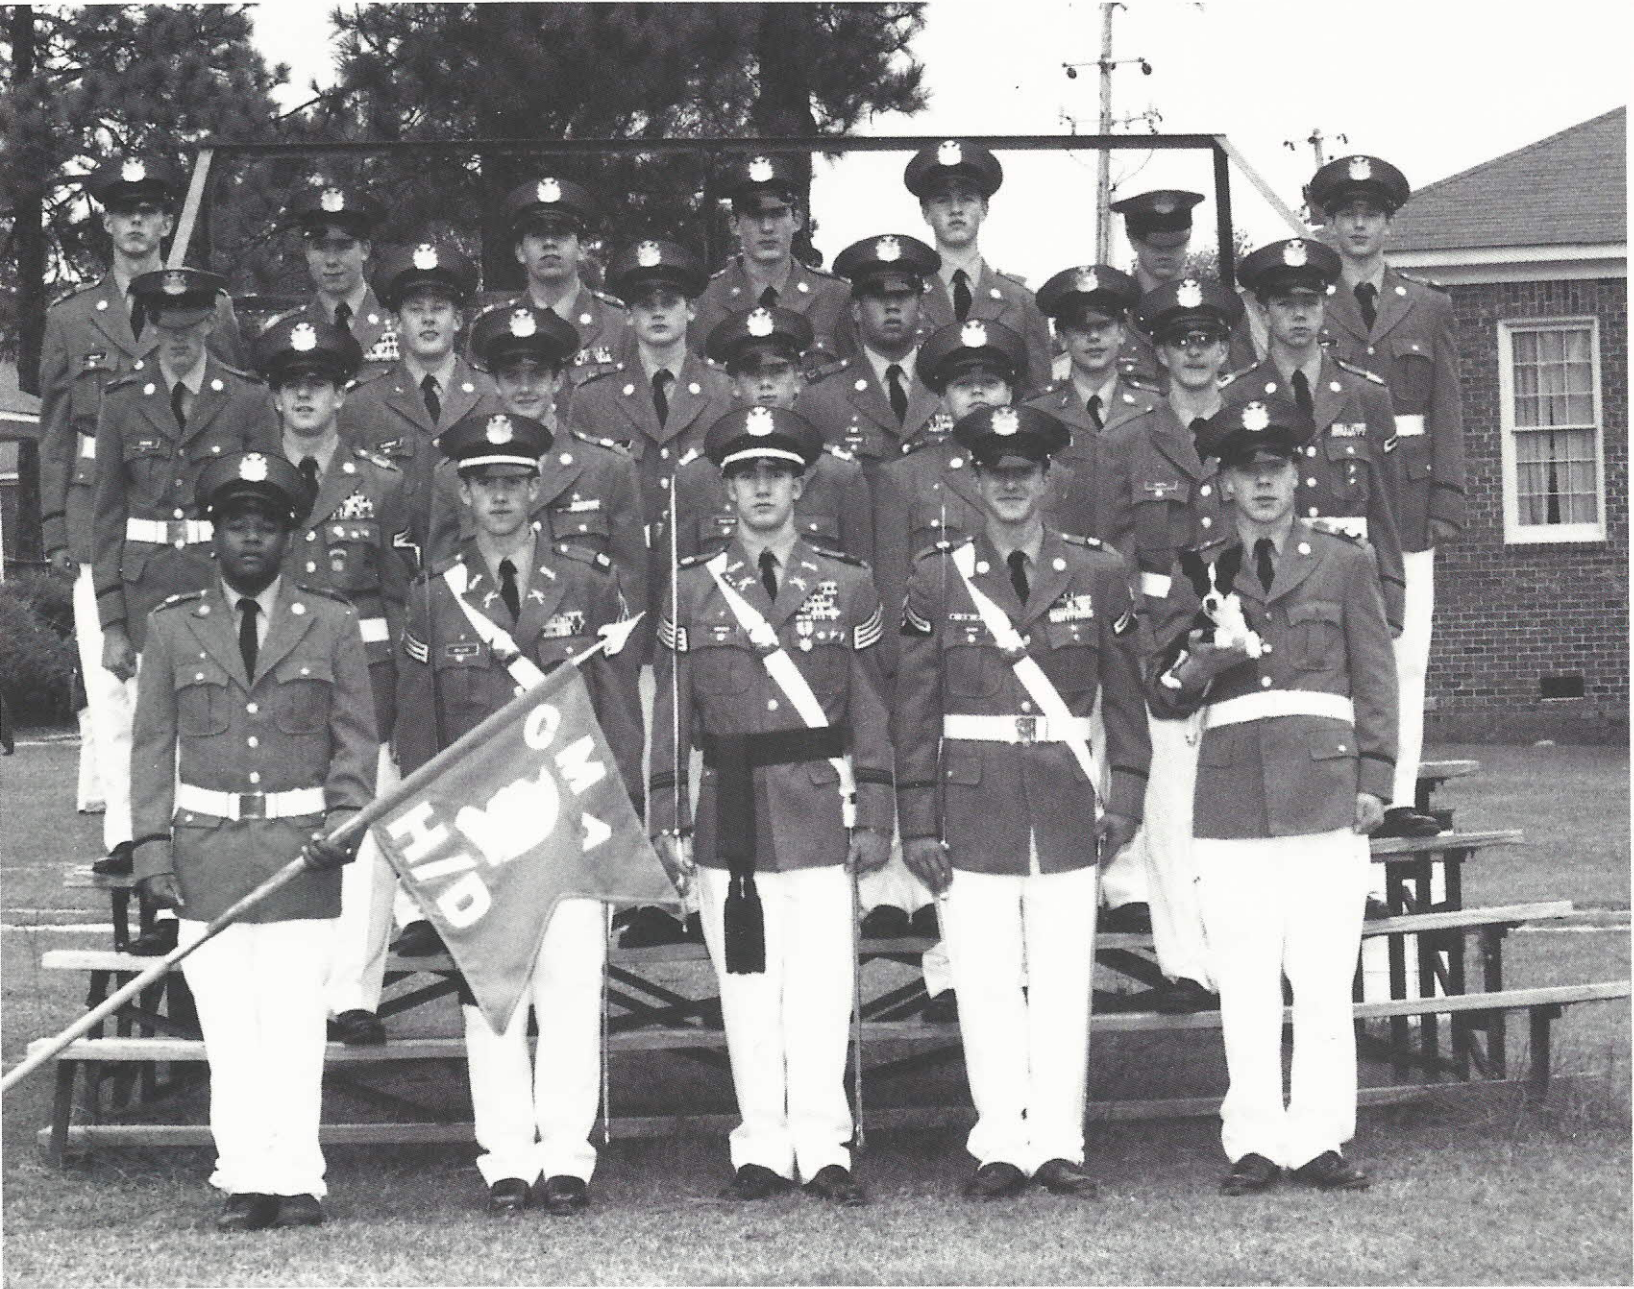

# First Platoon

Guidon JD Thornton, 2LT MJ Miller, **Platoon Leader**, CPT JC Winger, Company Commander, 1SG AM Quinn, SFC IP Steigleman **Row 2:** HE Meise, RM Rhame, BT Proctor, AB Spasov, MB Smith **Row 3:** DP Stuard, RL Plowman, JJ Busby, MT Foreman, LA Cook, JT Bumgarner **Row 4:** BD Kohler, Z NeSmith, TB Wood, HM Sasser, MH Earl, SC McDonald, AM Wind