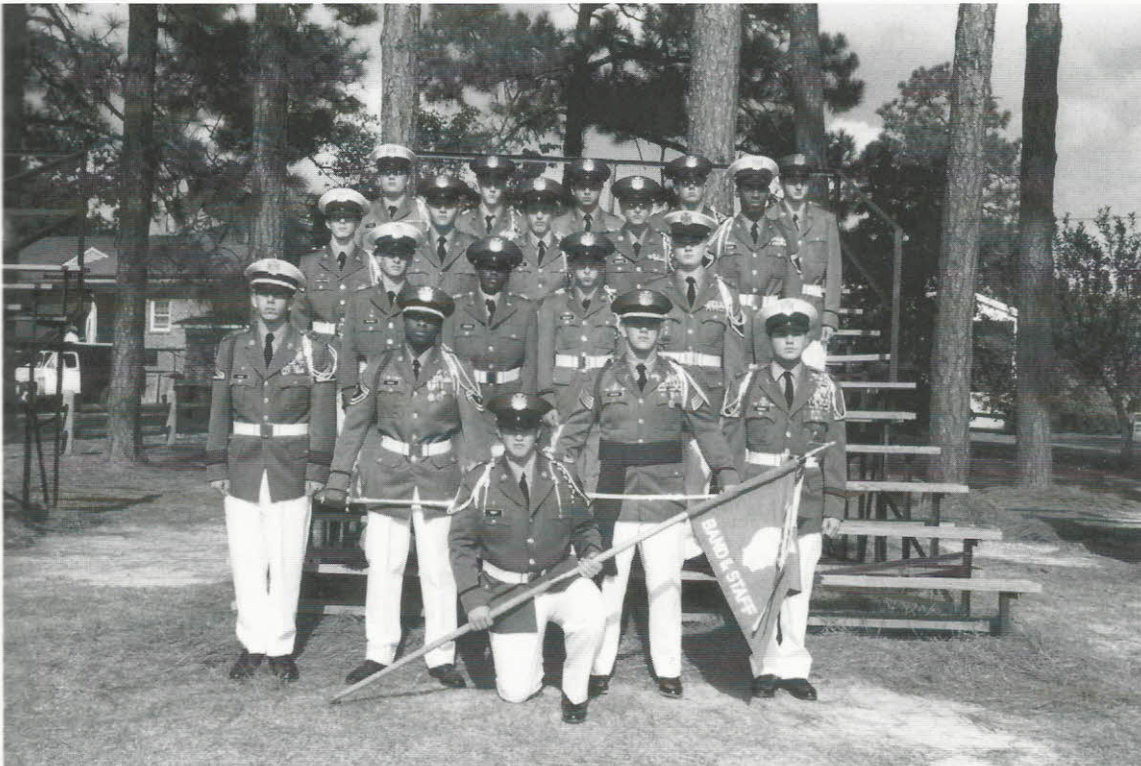

Second Platoon

Guidon BB Knieff **Row 2:** 2LT TB Wood, 1SG MR Banks, CPT RJ Hayden, PVT RT Jimenez **Row 3:** CA Reames, ES Simmons, KD Benoit, BS Stone **Row 4:** CN Lord-Cook, BC Workman, WC Greene, CM Barker, TW Isaacs **Row 5:** JS Cole, AB Nye, JJ Cheung, DC Wright, DS Epps