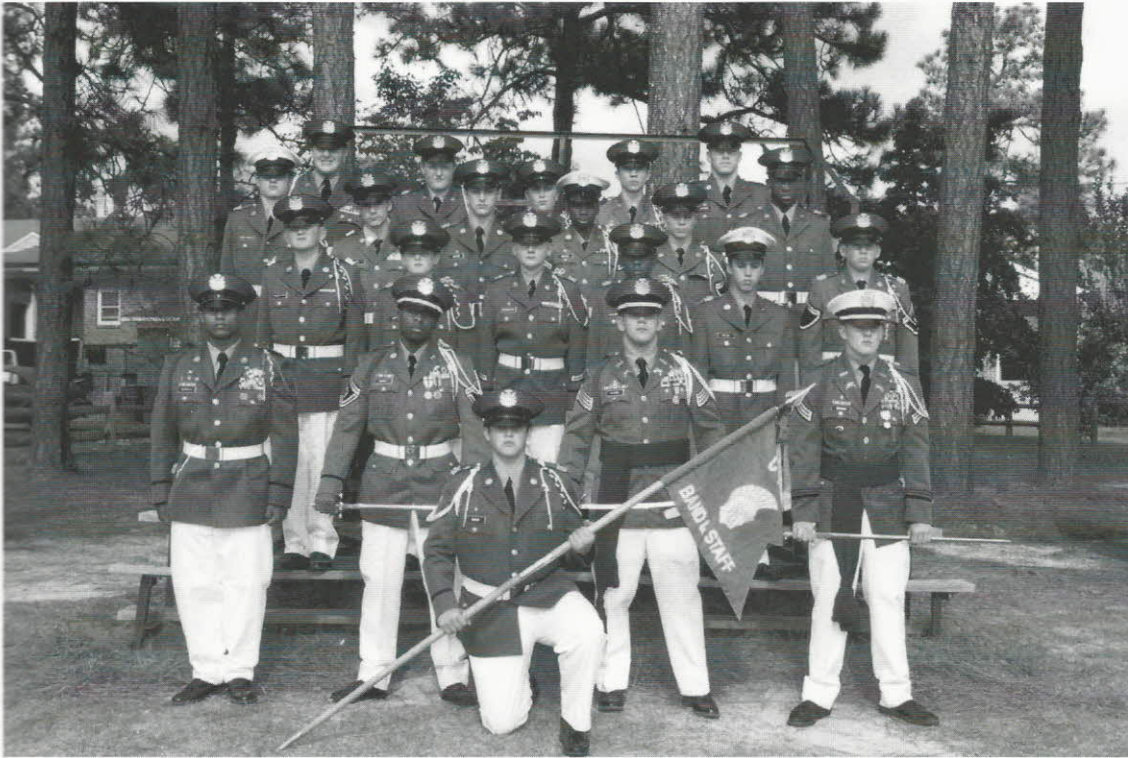

First Platoon

Guidon BB Knieff **Row 2:** SFC RJ McDonald 1SG MR Banks, CPT RJ Hayden, 2LT RP Erikson **Row 3:** JK Warnygora, CA Smith, AM Peterson, BB Chalmers, JC Price, TA Babcock **Row 4:** WR Van Sickle, GA Nicholls, RA Joiner, EE Nsien, NV Leftwich, JK Killen **Row 5:** TW Barto, BA Janney, CR Saxton, NP Phillips, CC Wetmore

Second Platoon

Guidon BB Knieff **Row 2:** 2LT TB Wood, 1SG MR Banks, CPT RJ Hayden, PVT RT Jimenez **Row 3:** CA Reames, ES Simmons, KD Benoit, BS Stone **Row 4:** CN Lord-Cook, BC Workman, WC Greene, CM Barker, TW Isaacs **Row 5:** JS Cole, AB Nye, JJ Cheung, DC Wright, DS Epps