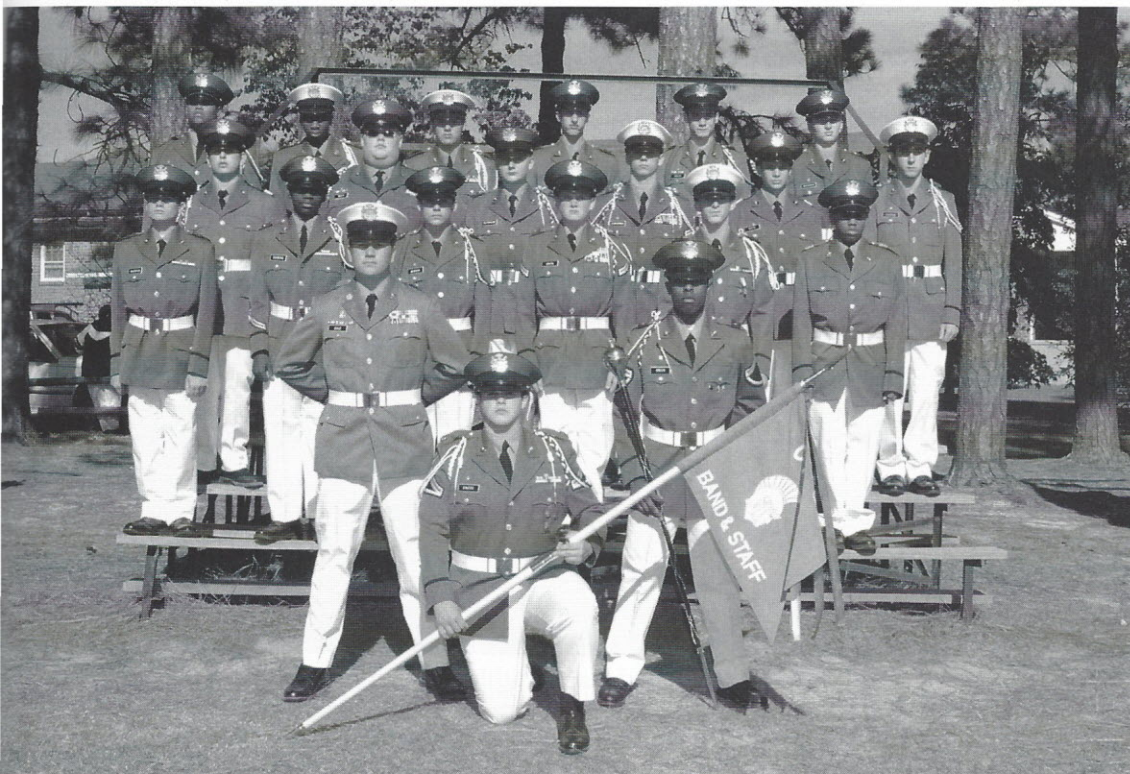

# First Platoon

2LT TS Mattingly, Guidon BB Knieff, SGT NP Phillips Row 2: JP Stone, AT Herbert, FX Jacobs, CC Carr, BB Chalmers, KD Benoit, NV Leftwich Row 3: RJ Lumley, CR Saxton, ST Miller, SJ Stegall, J Hafferty, AR Brown Row 4: JC Conrad, CM Barker, WN Hickman, RJ Sheffield, JZ Flores

# Second Platoon

SFC JS Cole, Guidon PVT BB Knieff, 2LT JJ Green Row 2: JA McCaughan, ES Simmons, JR Henning, CA Smith, CJ Lork-Cook, BD Drakeford Row 3: D Levin, NH Trott, AMPeterson, TL Zimmerman, EM Kitts, JQ Fountain Row 4: KA Galloway-head, EE Nsien, MP Gilbert, KM Hoover, ZA Vosler, A Matorkin