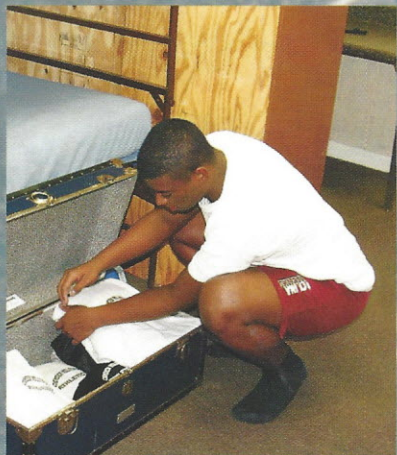

SMI Saturday Morning Inspection

Cadet Leverett straightens his press.

Cadet Fleming adjusts his bed.

Cadet Martelly folds clothes properly in his footlocker.

Cadet Martin instructs Cadet Hogan on how to make a bed.

Cadet Haley perfects his hospital corners.

Platoon Sergeant Evans critiques Cadet Sosebee's press by adjusting the space between hangers.

Cadet Redal sweeps his room.

Platoon Leader Boyd conducts a detailed inspection of Cadet Lusk's uniform.

SMI, also known as Saturday Morning Inspection, is a tradition at Camden Military Academy. A typical SMI takes at least a day's preparation. Cadets prepare for the SMI by making sure their rooms are neat and "by the book." Barracks are also inspected, so a thorough cleaning is necessary. This ranges from vacuuming the hallways to scrubbing the bathrooms down. The cadets start the SMI by waking up early and checking that their uniforms are up to Academy standards. SMI is concluded when the Battalion Primary Staff has inspected the entire battalion.