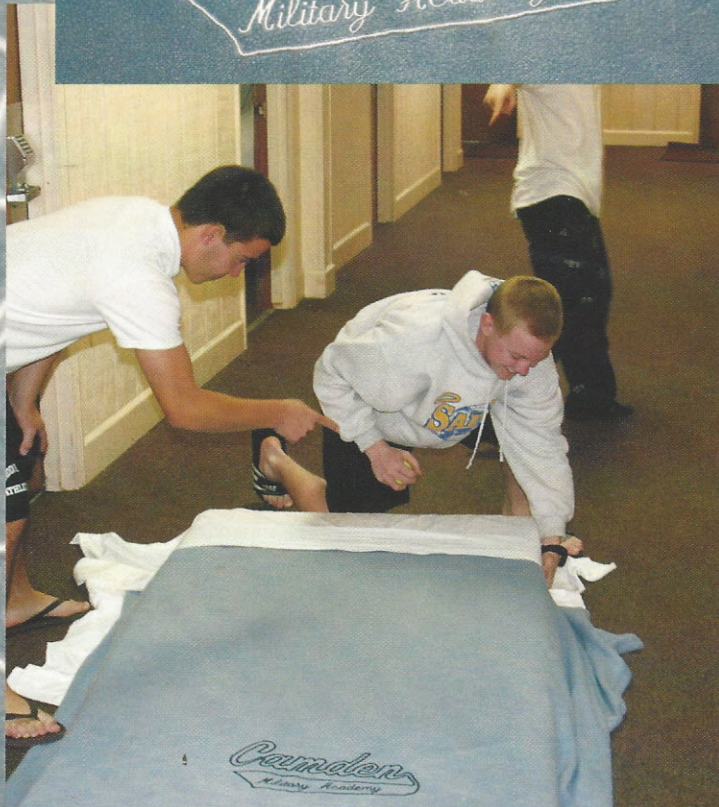

SMI Saturday Morning Inspection

Cadet Leverett straightens his press.

Cadet Fleming adjusts his bed.

Cadet Martelly folds clothes properly in his footlocker.

Cadet Martin instructs Cadet Hogan on how to make a bed.

Cadet Haley perfects his hospital corners.

Platoon Sergeant Evans critiques Cadet Sosebee's press by adjusting the space between hangers.

Cadet Redal sweeps his room.

Platoon Leader Boyd conducts a detailed inspection of Cadet Lusk's uniform.

SMI, also known as Saturday Morning Inspection, is a tradition at Camden Military Academy. A typical SMI takes at least a day's preparation. Cadets prepare for the SMI by making sure their rooms are neat and "by the book." Barracks are also inspected, so a thorough cleaning is necessary. This ranges from vacuuming the hallways to scrubbing the bathrooms down. The cadets start the SMI by waking up early and checking that their uniforms are up to Academy standards. SMI is concluded when the Battalion Primary Staff has inspected the entire battalion.