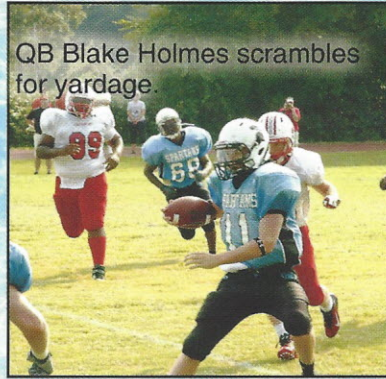

Hardee celebrates after a successful play.

#3 Ty Moore runs for the first touchdown of the season.

QB Blake Holmes scrambles for yardage.

Each team prepares to make a good play.

The CMA Spartans celebrate after a great play.

Owens crushes the spirits of the opponents.

Front row, left to right: DeSousa, Layne, Pearce, Rothell, McGill M., Owens, Velez.
 Second row, left to right: Boyd, Taylor A., Coach Horn, Coach Rice, Coach Beckham, Coach Johnson, Figlow, Scholl. Third row, left to right: Israel, S., Koontz, Holmes, Conti, Blalock, Israel S., Hart, Semmler, Taylor K. Back row, left to right: Hardee, Sutton, Mulligan, Zurschmeide, Marley, Waldsmith, Puhl, Luna.