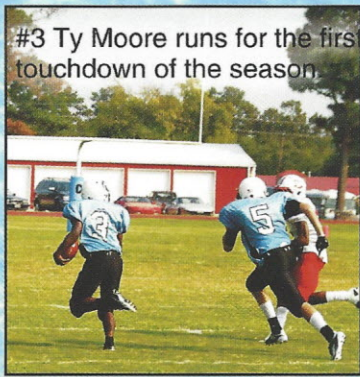

Hardee celebrates after a successful play.

#3 Ty Moore runs for the first touchdown of the season.

QB Blake Holmes scrambles for yardage.

Each team prepares to make a good play.

The CMA Spartans celebrate after a great play.

Owens crushes the spirits of the opponents.

Front row, left to right: DeSousa, Layne, Pearce, Rothell, McGill M., Owens, Velez.
 Second row, left to right: Boyd, Taylor A., Coach Horn, Coach Rice, Coach Beckham, Coach Johnson, Figlow, Scholl. Third row, left to right: Israel, S., Koontz, Holmes, Conti, Blalock, Israel S., Hart, Semmler, Taylor K. Back row, left to right: Hardee, Sutton, Mulligan, Zurschmeide, Marley, Waldsmith, Puhl, Luna.