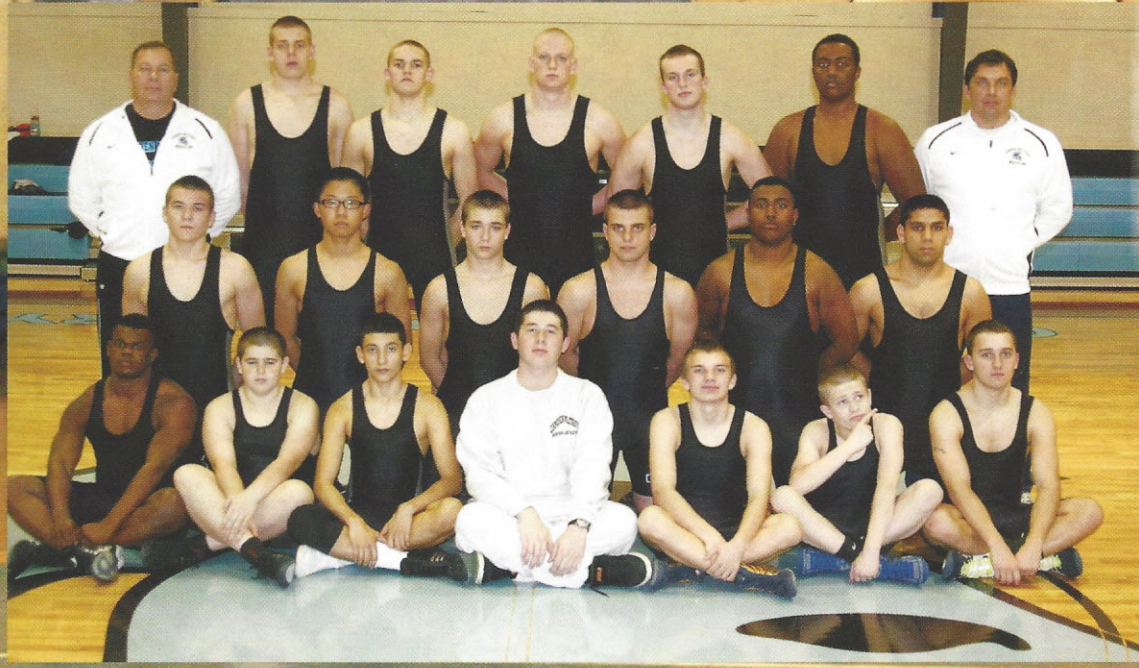

Front row, left to right: Layne, Patton, Zurita, Telencio (Manager), Smith, T., Kiefoth, Hillman.
 Second row, left to right: McInerney, Xu, Senn, Leary, Canela, Scholl.

Third row, left to right: Coach Borowski, Leverett, Semmler, Elgin, Hutchins J, Sosebee, Coach Dority.

Hillman (left) shows his opponent the definition of pain.

Xu (right) shows his man some West Coast whooping.

"Tell me when you see spots," Zealy taunts an Irmo wrestler (below).