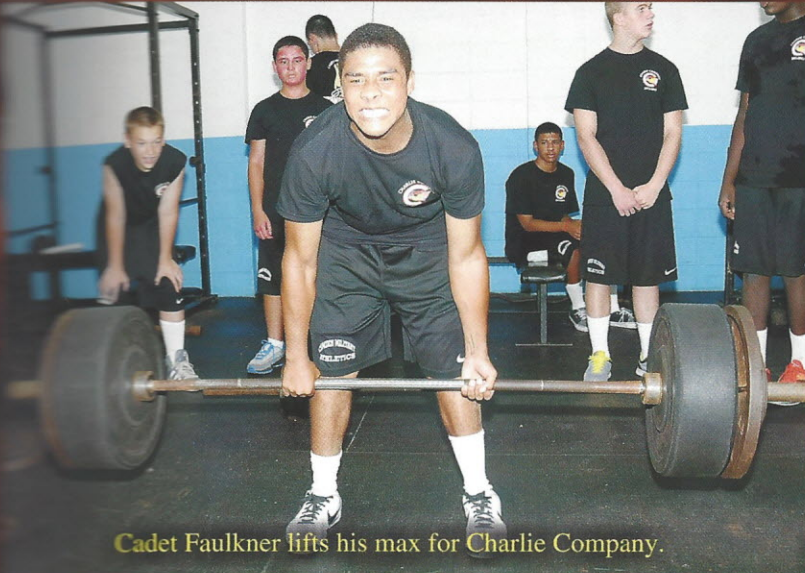

CHALLENGE

Cadet Faulkner lifts his max for Charlie Company.

Cadet Owens carefully protects his cargo during the Egg Challenge.

Delta Company cadets take aim in the Rifle Challenge.

Bravo's balance is tested.

Alpha charges onto the field of play with tremendous spirit.

Charlie marches forward to a methodical beat.