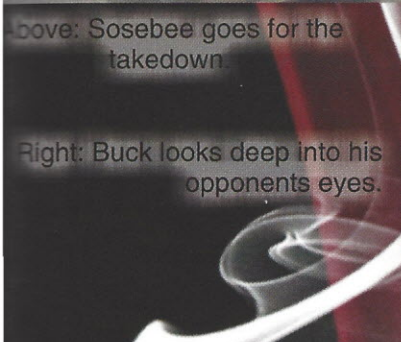

WRESTLING TEAM

Bowen flips his opponent with ease.

Berlin pins his opponent to the mat.

Above: Sosebee goes for the takedown.

Graves (above) begins to wrap up.

Right: Buck looks deep into his opponents eyes.