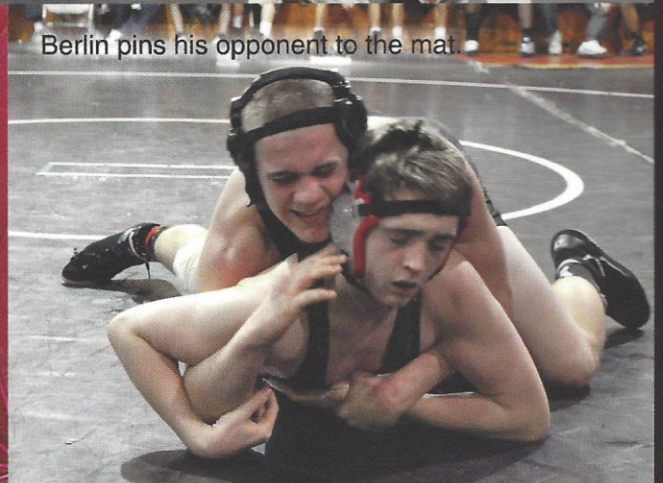

WRESTLING TEAM

Bowen flips his opponent with ease.

Berlin pins his opponent to the mat.

Above: Sosebee goes for the takedown.

Graves (above) begins to wrap up.

Right: Buck looks deep into his opponents eyes.