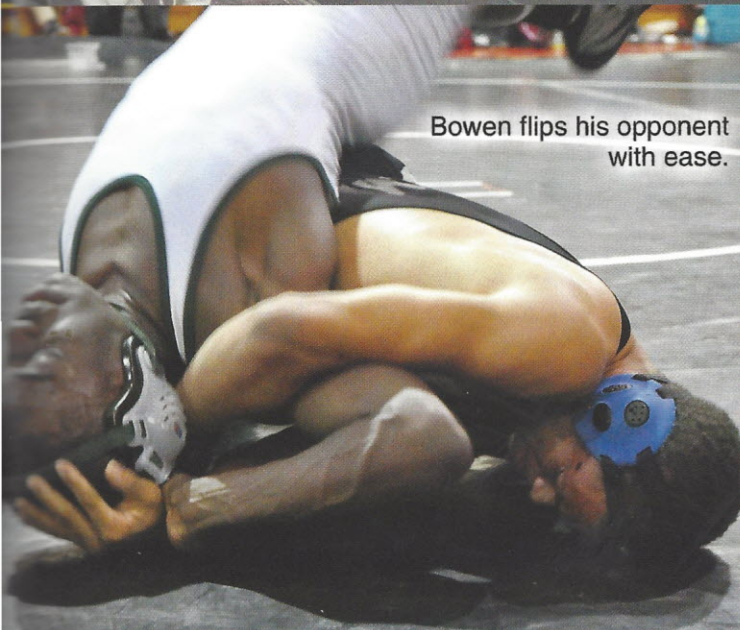

WRESTLING TEAM

Bowen flips his opponent with ease.

Berlin pins his opponent to the mat.

Above: Sosebee goes for the takedown.

Graves (above) begins to wrap up.

Right: Buck looks deep into his opponents eyes.