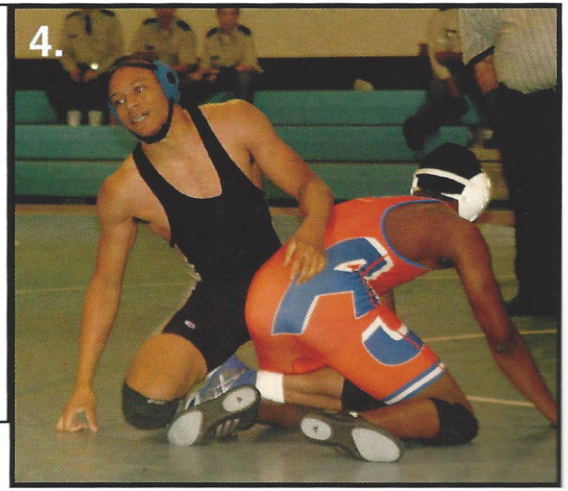

3. Nick Sheffron cradles his opponent despite his lack of experience.

4. Trey Bowen slips his leg where he wants it, getting ready to end the match.

5. Team Captain Saurya Neupane stops toying with his prey to look the scoreboard for the match.

6. CMA Wrestling- Row 1: Kurosh Badii, Eric Emery, Alexander Newton, Saurya Neupane, Terrance Alfred, Ray Gradwell, Turner Morton.

Row 2: Nicholas Sheffron, Thomas Seymour, Keiland King, Trey Bowen, Evan Lowe, Alexander Woodfield, Michael Moses.

Row 3: Coach Mark Dority, Matt Phillips, Andre Russoniello, Walker Leverett, Yannick den Boer, Isaac Branon, Ryan Figlow, Coach Tom Borowski.

## >> Did you know...?

- Team Captain Saurya Neupane received the silver medal for the Cardinal Newman Holiday Classic singles tournament.
- Most of the team wrestled in weight categories higher than what they weighed; Turner Morton, of Saluda, North Carolina, wrestled challengers nearly 3 classes heavier than himself.