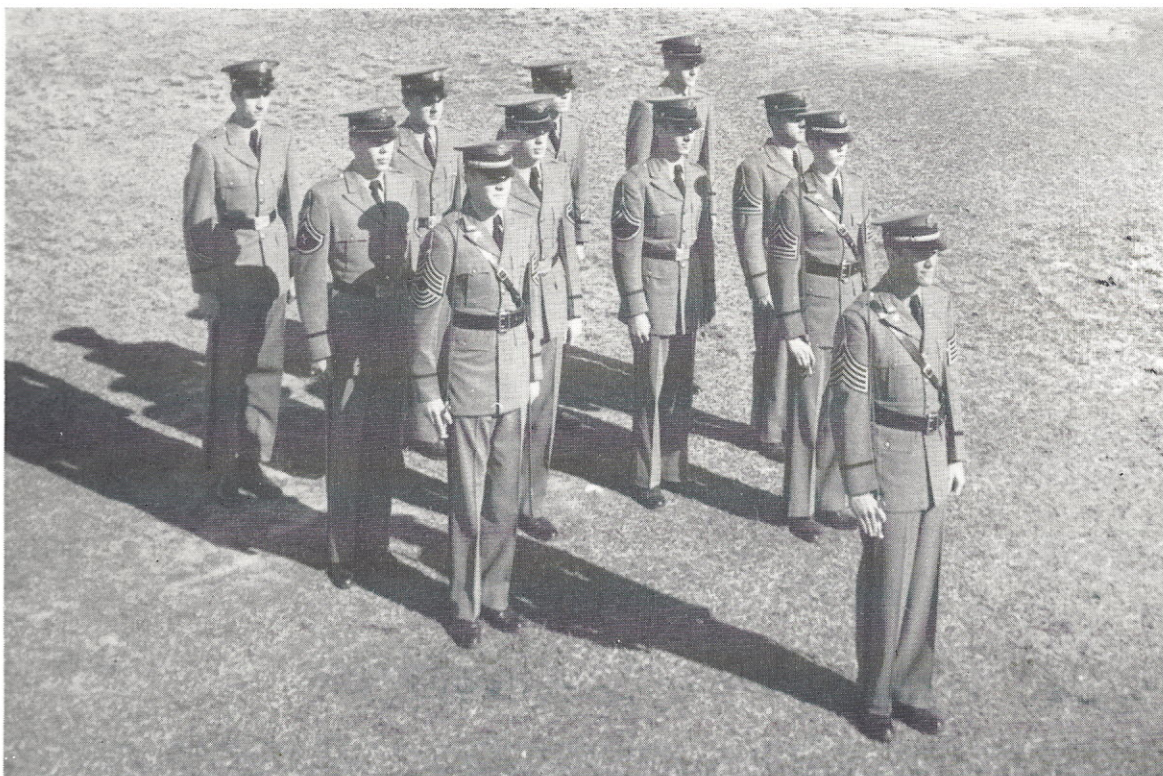

STAFF

Cadet Major

STERNE BOLTE

Captain Adjutant

TED MATHESON

Lt. Quartermaster

DONALD DUCKWORTH

Master Sergeants

CARL KUIPERS (Colors)

DALE ARN

First Row, Left to Right: BOLTE. Second Row: MATHESON, DUCKWORTH. Third Row: NOEL, R., RAMSEY, McCARTHY, CARBONELL. Last Row: ARN, SUMMEY, KUIPERS, HART.