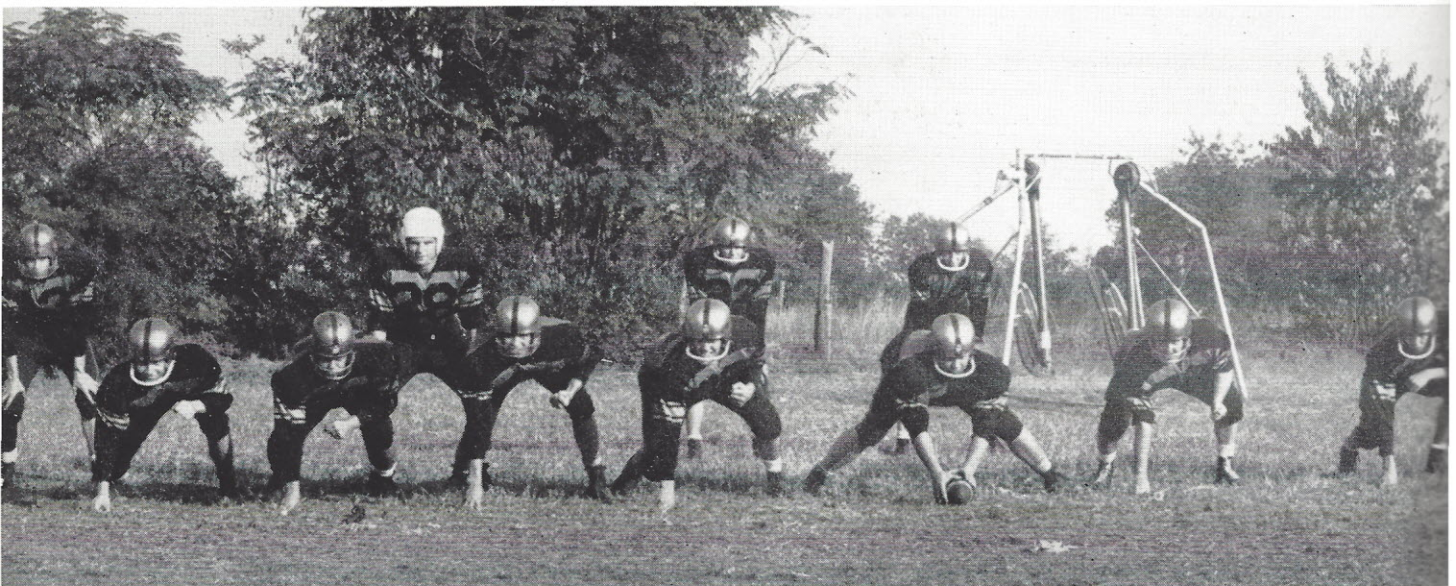

FOOTBALL

Coaches: EARGLE, BURCH

Captain DAVID CREGG, Halfback

THE CYCLONE STARTING LINE-UP

First Row, Left to Right: JOHNSON, MYERS, PAYNE, SWILLEY, WAMPLER, SILVEY, HARRELL, W. R. Second Row: CREGG, HARRELL, J. P., HOOD, BOGUS.