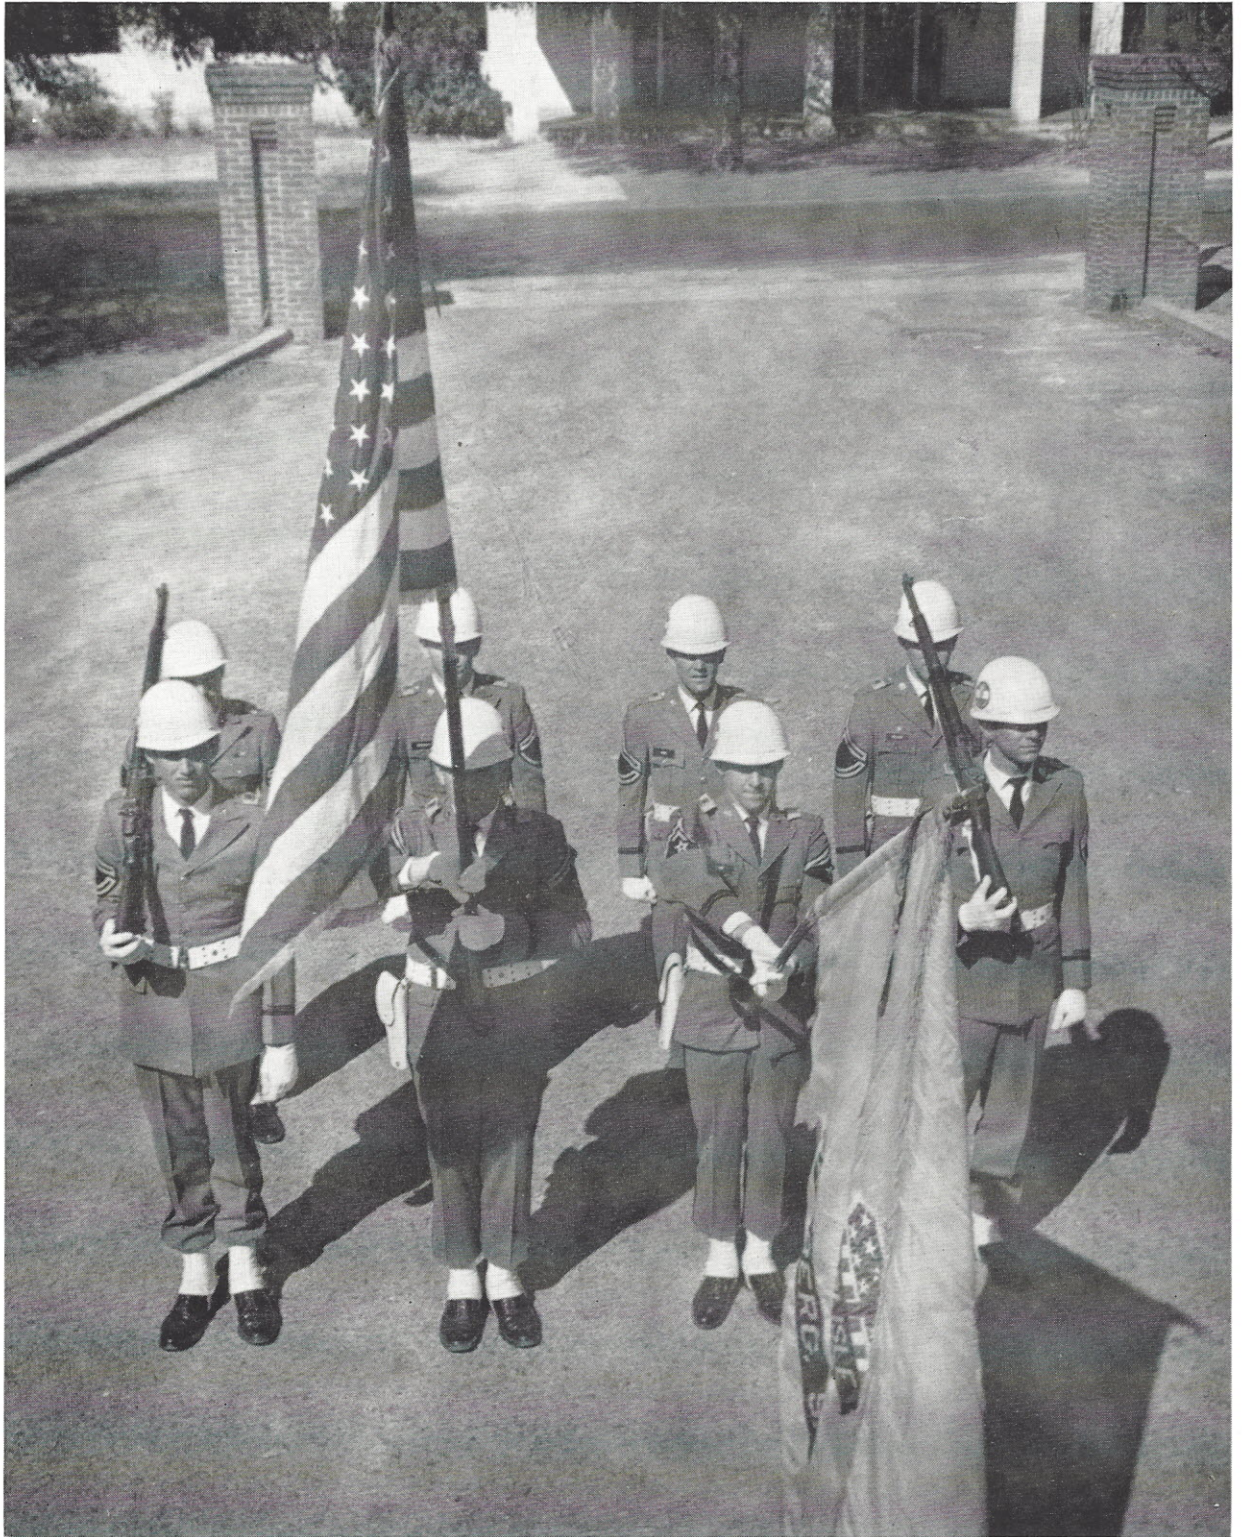

# THE COLORS

*Front Flank, From Left to Right: M/Sgt. Mike Goodgame, Color Sgt. Tommy McLaughlin, Color Sgt. Buddy Agan, Sgt. 1/C Lajare Prevette. Rear Flank: M/Sgt. Eddie Lafitte, Sgt. 1/C Alvin Ashcraft, M/Sgt. Mark Sink, M/Sgt. Mike Nelson.*