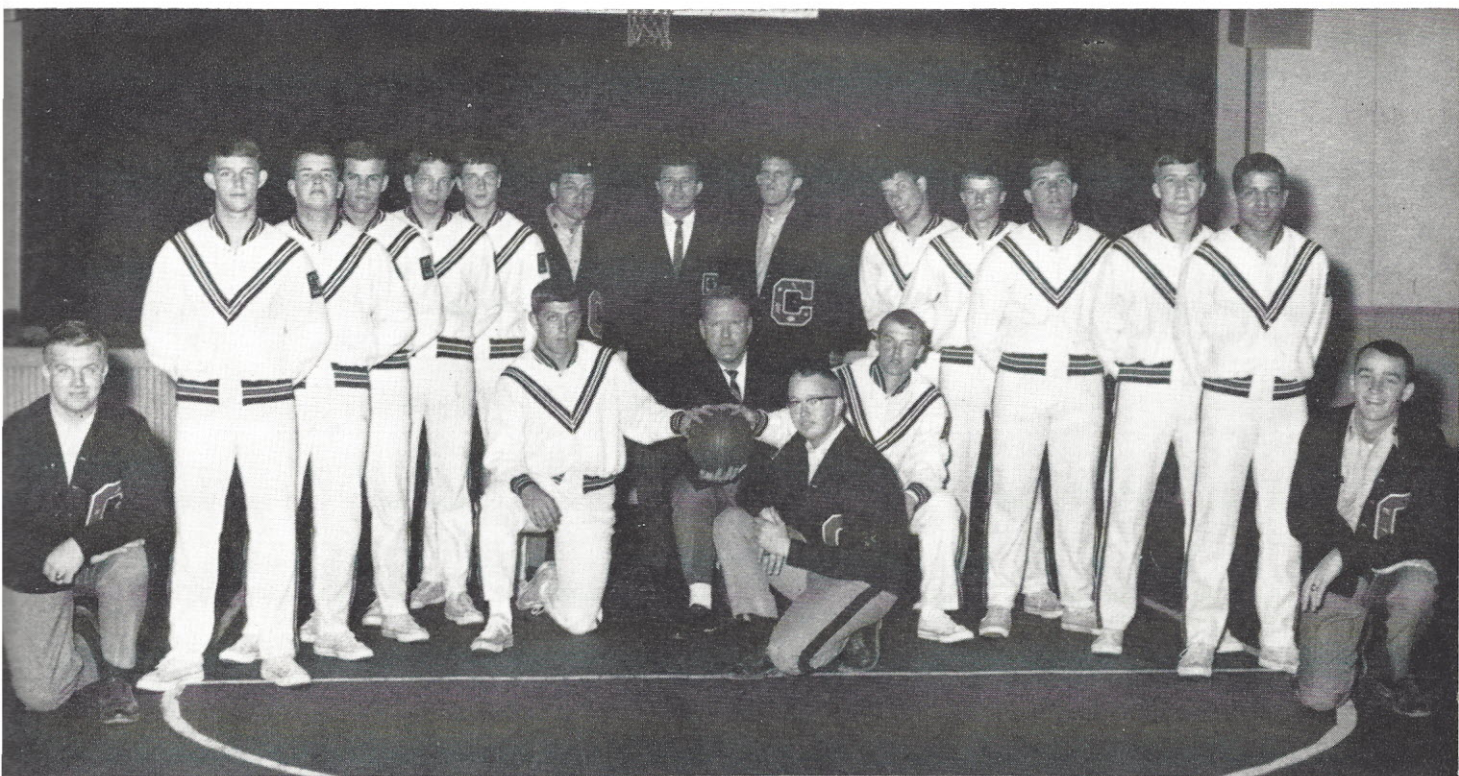

# VARSITY BASKETBALL

*Kneeling, Left to Right: Norvell, Hamilton, Fred Hattrich, Schofield, Henry, Simmons. Left to Right: Buckland, Fulghum, Rigsby, Truesdale, Britton, J. Smith, Harold Green, Myers, Merrick, Hicks, Magruder, Inabinet, and Alicea.*

*Coaches, Left to Right: HAROLD GREEN, FRED HATTRICH.*

*Co-Captains: HENRY, HAMILTON.*