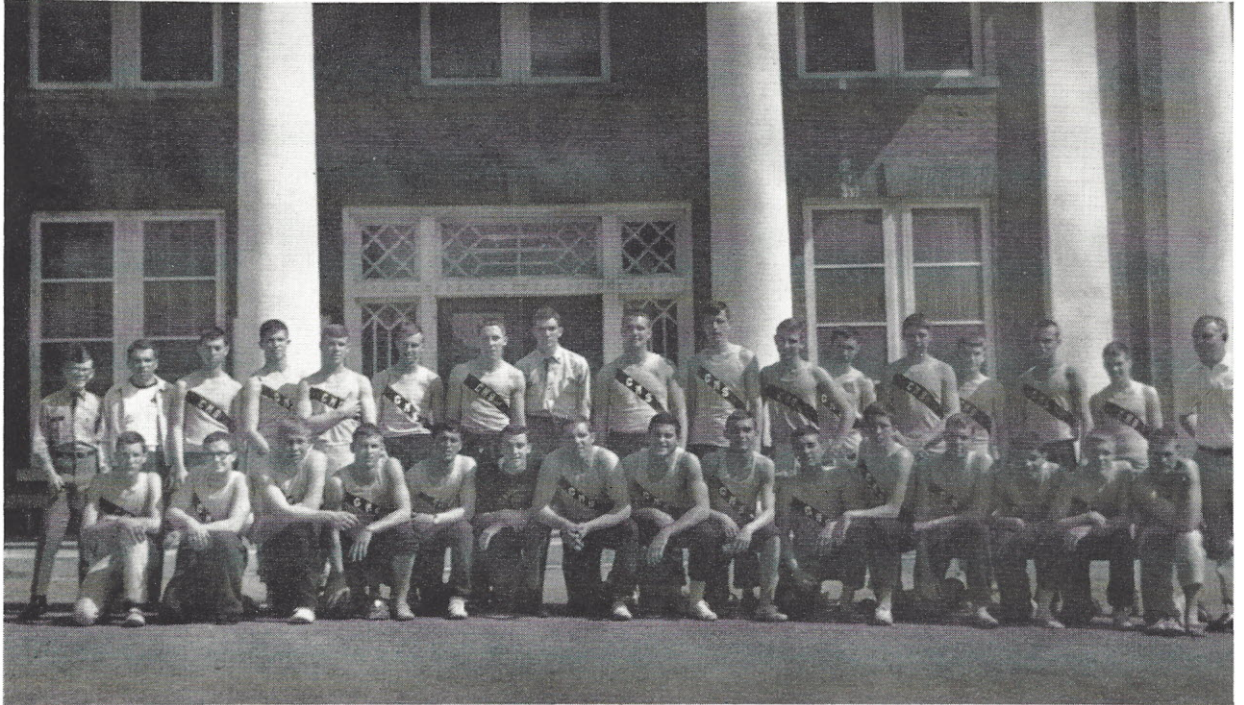

TRACK

Front, From Left to Right: Cobb, Inwood, Harper, Peeples, McCue, M. Simmons, Magruder, Schultz, R. Hinely, Gowder, Truesdale, Zapp, Alecia, Bair, Tavel, Coach Minchow. *Back:* Irvin, Rogers, Bryson, Faircloth, England, Godwin, Lamb, Dixon, Littlejohn, Brooks, Brown.

Coach: JIM MINCHOW

Co-Captains: BILLY McCUE, DARRYL BROOKS