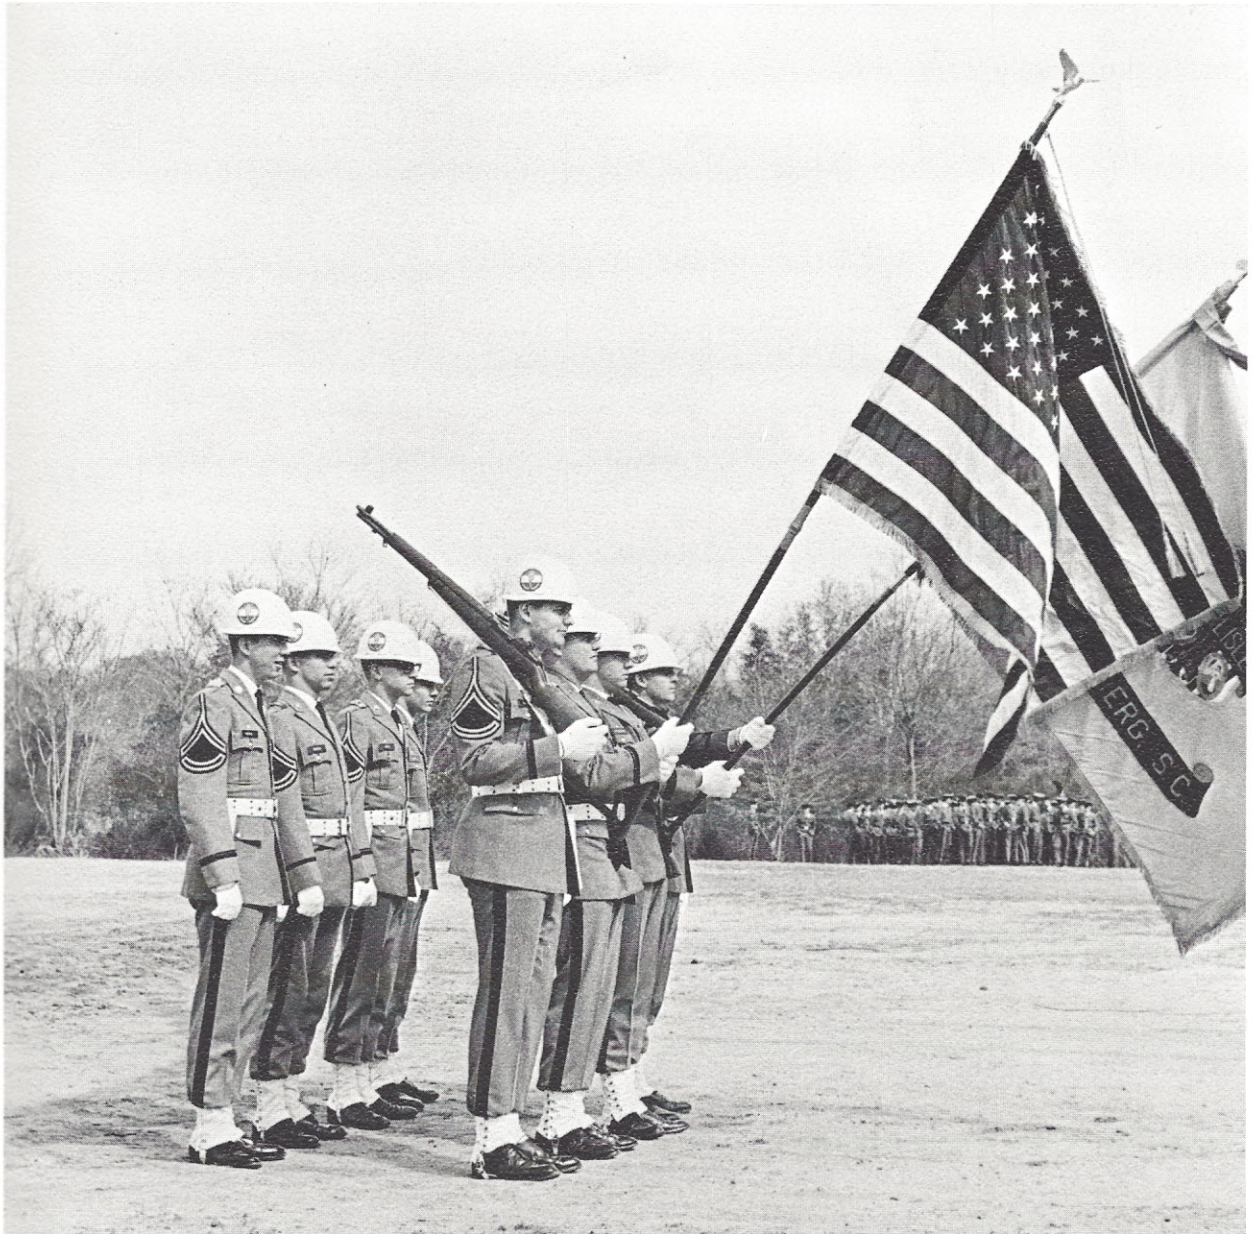

1967-1968 COLOR GUARD

FRONT ROW, LEFT TO RIGHT: Cochran, Lamb, Littlejohn, Shick. BACK ROW: McBride, Parker, Jones, Lewis.