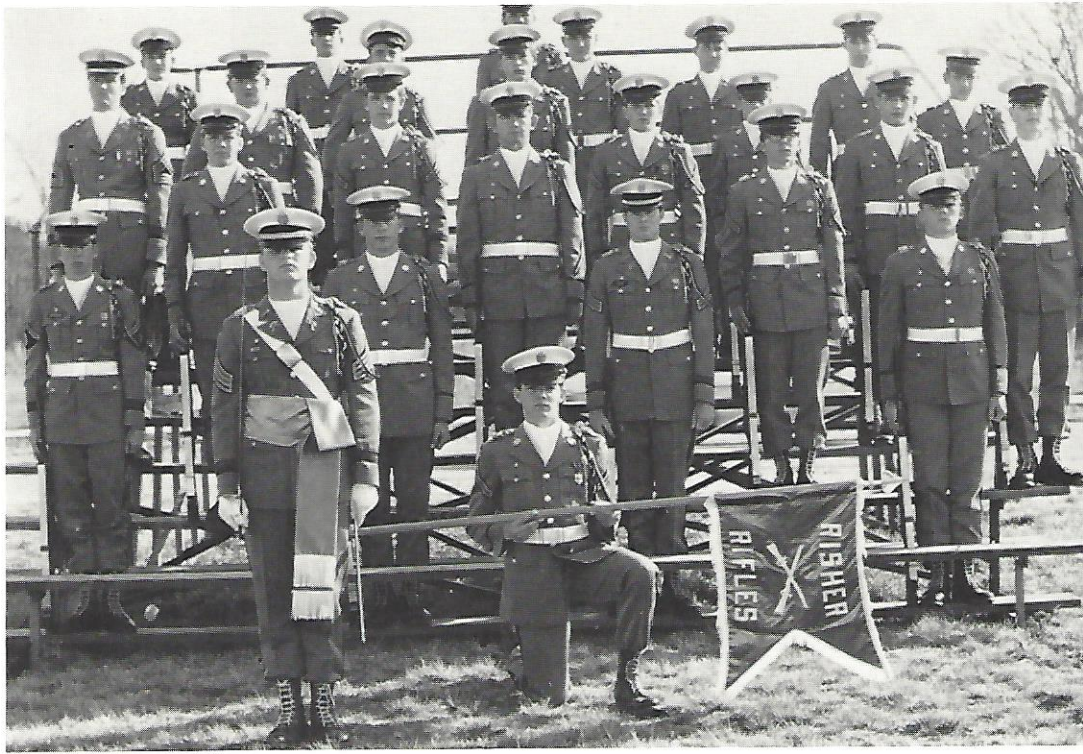

R I S H E R R I F L E S

COMPANY ROSTER

CPT FRED WHITE
Company Commander

CAPTAIN: FRED WHITE
 LIEUTENANTS: TERRY ROSE, CHUCK DIAL
 FIRST SERGEANT: EDDY MATTISON
 SERGEANT FIRST CLASS: USSERY
 STAFF SERGEANTS: BRANDON, GRIFFIN, J.
 SERGEANTS: YOUNGINER, THOMPSON, R. A., GRADY, WENNINGHAM, WILLIAMS, J. E.
 GUIDON BEARER: GRIFFIN
 PRIVATES FIRST CLASS: O'CONNOR, VICKERY, C., VICKERY, T., SCRUGGS, KLEIN, LAWTON,
 BALLENTINE, POCOROBA, WALKER, CHOKOS, FORIO
 PRIVATES: HARTLEY, SALISBURY, OLLIFF, PARSONS, JOHNSON, F. H.

MRS. Q. E. POPPELL
Sponsor

LT CHUCK DIAL
Platoon Leader

LT TERRY ROSE
Platoon Leader