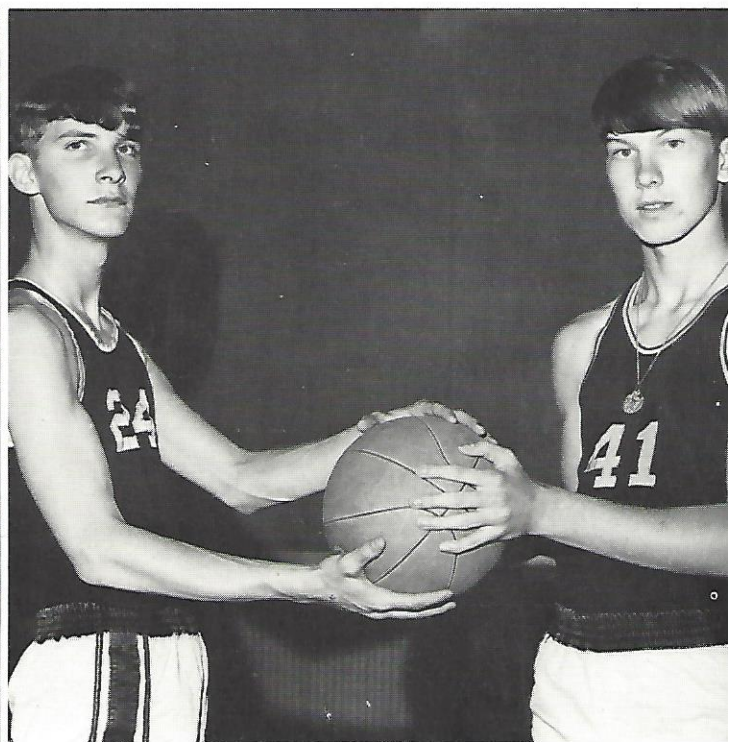

MELTON, GILPATRICK