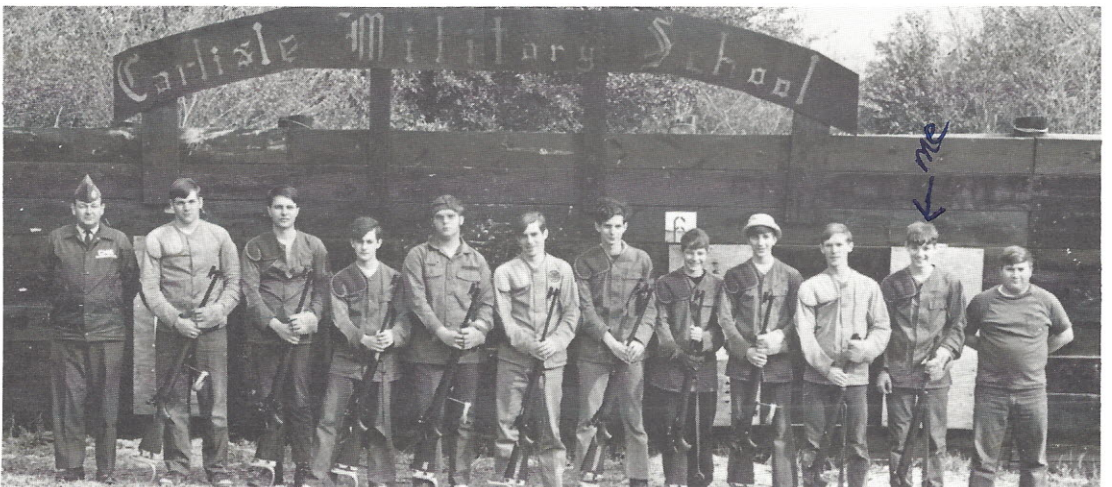

TRACK

COACH

CAPTAINS

Malin Threat

Steve McCracken and Chip Smith

Moore, McCracken, Lawton, Marshall, Staggs, Blackman, Smith, Wise, Cash, Shedden, Smith, K., England, Denham.

RIFLE TEAM

SFC. Ruppe, Boyd, Hebert, Taylor, Topps, Ikerd, Longwater, Timms, Zarkadas, Walls, Rivenbark, Geddings.