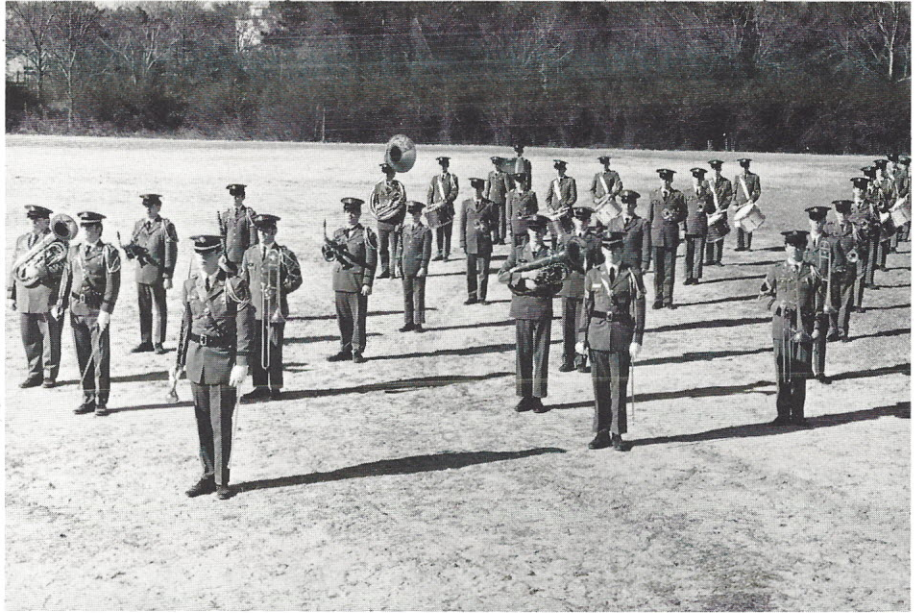

BAND

Capt. Bubba Dandridge
COMPANY COMMANDER

CAPTAIN: Bubba Dandridge
 LIEUTENANTS: Tom Meacham, Pat Webb
 FIRST SERGEANT: Howard Riel
 MASTER SERGEANTS: Yarborough, Egan
 SERGEANTS FIRST CLASS: Hinely, Hanna
 STAFF SERGEANT: Fanning
 CORPORALS: Dodd, Maxey, North, Barber
 PRIVATES FIRST CLASS: Walls, Brinson, Beaudry, Bass, Varn, Glos-
 ser, DuPree, Tscheulin, Smith, M. E.
 PRIVATES: McElwaney, Myer, Bourne, Crockett, Spooner, Winters,
 Fogel, Ellerbee, Bowers, Driggers