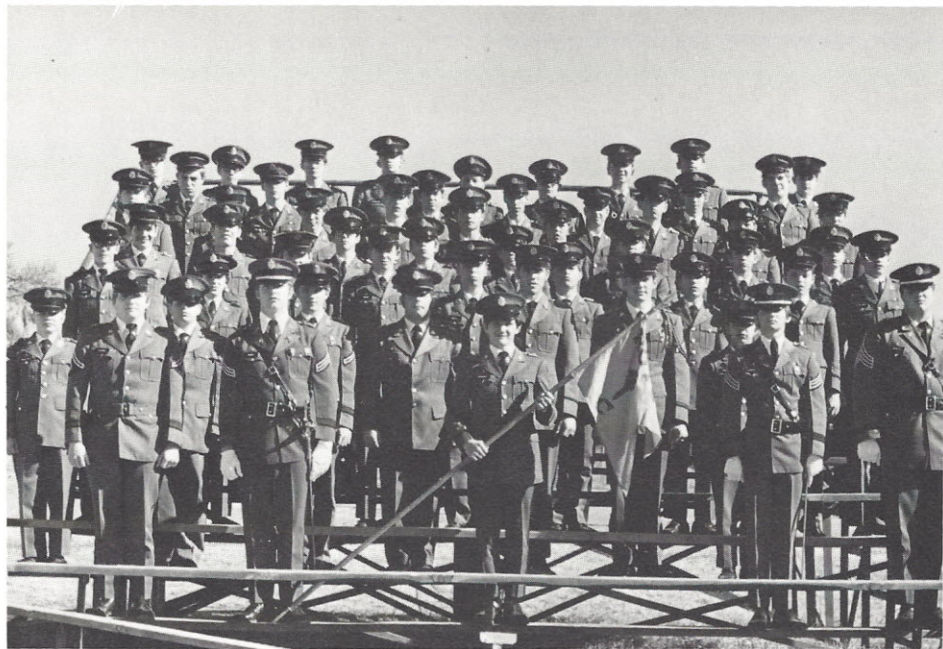

C H A R L I E

COMPANY ROSTER

CAPTAIN: Pete Propst
LIEUTENANTS: Jack Davis, Hank Mixon
FIRST SERGEANT: Wayne Elkins
SERGEANTS FIRST CLASS: Seifert, Ikerd, Connor, Griswald
STAFF SERGEANTS: Vidaurre, Ford, Wise, Blackmon, Hodge, C. E.
SERGEANT: Polk
GUIDEON CORPORAL: Crandall
CORPORAL: Fitz-Patrick, Taylor
PRIVATES FIRST CLASS: Lamas, Page, Marvin, Jordan, Wills, House, Stroud, Wilhoit, Youngblood, Bowden, Barber
PRIVATES: Xanthakis, Ratley, Vickery, Dupree, R. M., Kelly, Proctor, Schenkel, Hamilton, K., Hughes, Hardee, Denham, R.A., Moseley, Strength, Lail, Nichols, Joiner, Cooke, Simmons