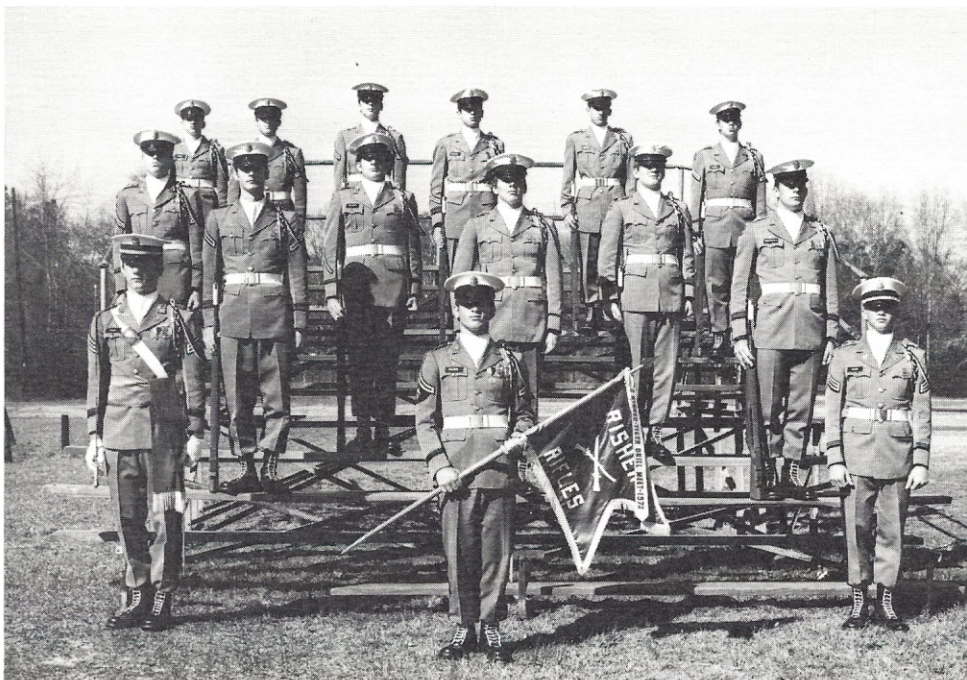

# R R I I S F H L E E R S

Company Sponsor  
Eleanor Hightower

Company Commander

Company Commander: Jim Grady  
 Platoon Leader: 2nd Lt. Wilbur Cross  
 1st/Sgt.: Richard Walker  
 SFC's: Williams, J., Harris  
 S/Sgt's: Williams, S., Painter  
 Sgt's: Olliff, Thompson, Chokas, Arnette  
 Cpl's: Salisbury, Gillam  
 PFC's: Outlaw, Smith, D., Morris, PA., Tsalichis  
 Pvt's: Walden, Moorer, Johnson, P., Hubbard

Platoon Leader

1st Sergeant

1st Lt. Jim Grady

2nd Lt. Wayne Cross

Richard Walker