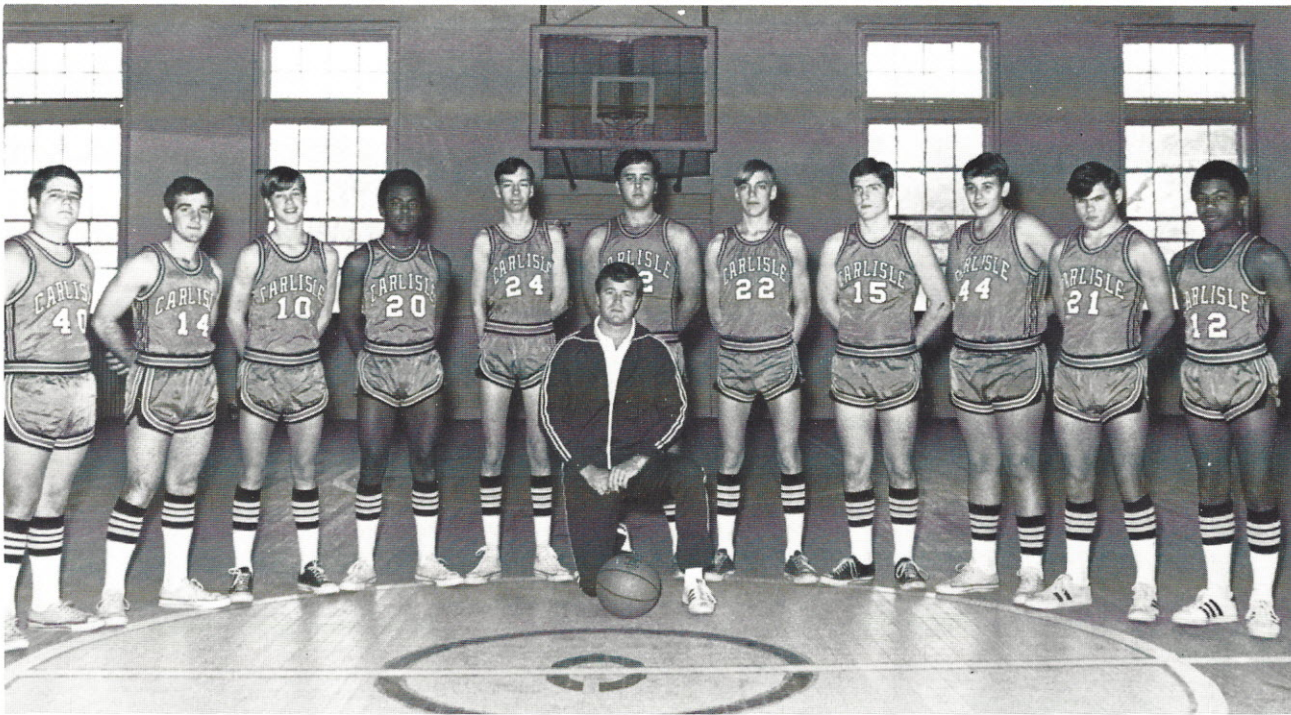

Varsity Basketball

COACH: Nee Inabinett

CAPTAINS: Richard Morse, Eddie Spears

Goodwin, Bacallao, Wallace, Lee, Norris, Harris, Morse, Blazek, Shuler, Spears, Cradle. KNEELING: Inabinett.