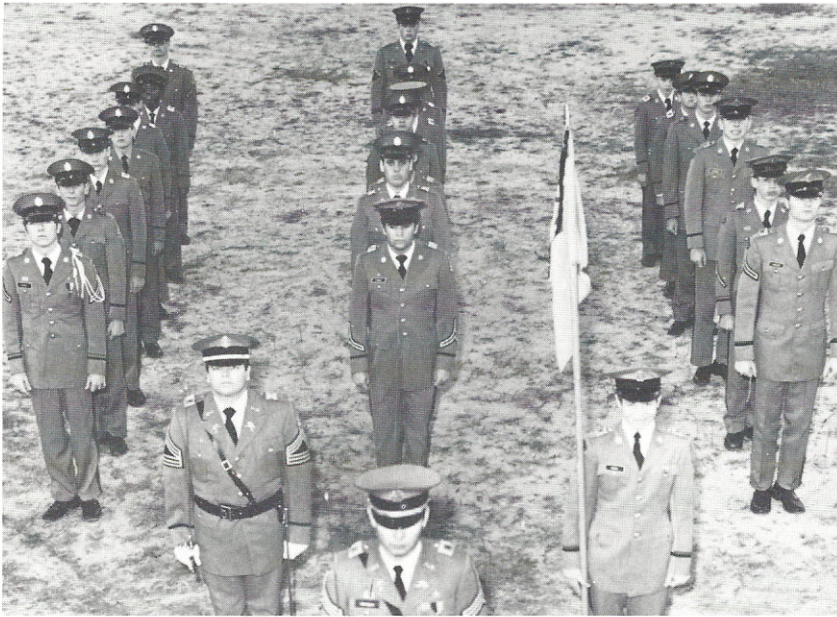

Bravo

COMPANY COMMANDER: SMITH
M. E.
LT: GOODWIN
1st SGT: BENKE
SGT'S: MOORE M. L.
CPL: FIKES
PFC'S: CURBELLO, MURRY, ZOOT
PVT'S: AMERSON, BUSH, BUTLER,
DOVRE, GORE, HAMILTON N.,
IRIAS, LOVE, MCGARTHY,
MONTGOMERY, MUELLER,
PHILLIPS, RHYNE, ROGERS,
TAFT, WHITE S., WILLIAMS,
YOUMANS

Cpt. Smith relaxes playing tennis.