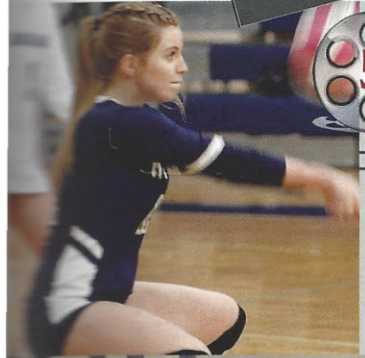

#17 LAURA LUCAS (12)
AND
#16 WHITLEY WEATHERS (10)
WAIT FOR A SERVE

4

MIGHTY COUGARS... ON A ROLL

Mckenzy Hand (18), Whitley Weathers (16), Savannah Ried (3), Kacey Bell (14), Ashley Savage (7), Laura Lucas (17), Dakari Gant (15), Emilia Crosby (6), Grace Ann Cox (11), Donae Bowens (4), J'Nay McClain (5), Amiyah Robinson (2)

CAN'T STOP THE RISE

Sophomore Hannah Robertson passes the ball for the next set.

The team hangs posters before the start of the annual invitational tournament at CCHS. Hosting teams from throughout the region is always a positive learning experience.

SERVED YOU RIGHT

#15 DAKARI GANT (12) GETS
READY FOR AN OVERHEAD SMASH
AS #16 WHITLEY WEATHERS (10)
IS READY TO BACK HER UP.

003201982

"ALWAYS WORK HARD AND TAKE IT ONE PLAY AT A TIME!" THIS IS WHAT ASHLEY SAVAGE LEARNED FROM THE SEASON.