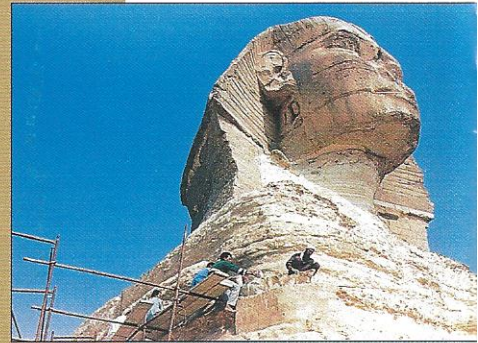

SCIENCE

flash

A 9,300-year-old skeleton discovered in July near Richland, Washington is the oldest and most intact set of human bones ever discovered in North America. Research is suspended, however, as the tribes from the Native American grounds where it is found claim the skeleton as an ancestor and want the bones buried.

Videogame giant Nintendo releases its long-awaited Nintendo 64, a new hardware system that draws players into the game and moves three times faster than any existing system.

An expedition to raise the *Titanic*, the legendary "unsinkable" ocean liner that sank on its maiden voyage in 1912, from its North Atlantic grave more than two miles deep, ends in failure in August due to rough seas.

In August, scientists discover evidence of bacteria-like life on a meteorite found in 1984 and believed to be part of the crust of Mars 4.5 billion years ago. It is the first possible proof that life is not unique to Earth.

American astronaut Shannon Lucid (right) spends 188 days in space, breaking American space endurance records after joining the crew of the Russian space station *Mir*.

Egyptians begin work to preserve the Great Sphinx from the ravages of wind, pollution and time. The 4,500-year-old statue is located in Giza near the giant pyramids.