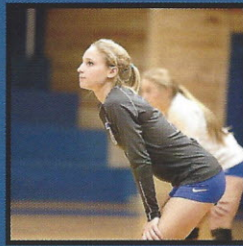

Ashley Finney

Langley Harter

Top left: The seniors smile through the tears on the night of their last home game. **Top right:** The team happily exchanges high fives after earning the point. **Bottom:** Back Row: Patricia Utsey, Penelope Tuten, Ella Nolte, Sloman Dean Middle Row: Haley Wilson, Hannah Drawdy, Langley Harter Front Row: Weslin Jones Not pictured: Natalye Kinard

Haley Wilson

Hannah Drawdy

Patricia Utsey

Utsey makes the pass to her setter.

Penelope Tuten

Tuten goes up for the kill.

Natalye Kinard

Kinard serves up an ace.