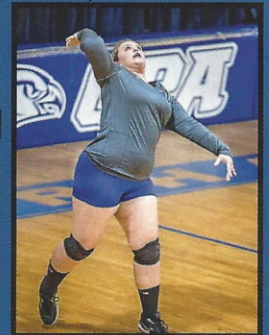

Ashley Finney

Langley Harter

Top left: The seniors smile through the tears on the night of their last home game. **Top right:** The team happily exchanges high fives after earning the point. **Bottom:** Back Row: Patricia Utsey, Penelope Tuten, Ella Nolte, Sloman Dean Middle Row: Haley Wilson, Hannah Drawdy, Langley Harter Front Row: Weslin Jones Not pictured: Natalye Kinard

Haley Wilson

Hannah Drawdy

Patricia Utsey

Utsey makes the pass to her setter.

Penelope Tuten

Tuten goes up for the kill.

Natalye Kinard

Kinard serves up an ace.