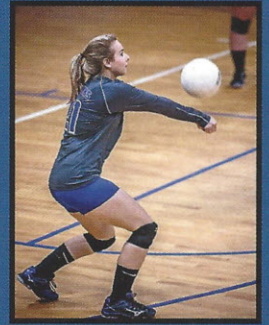

Ashley Finney

Langley Harter

Top left: The seniors smile through the tears on the night of their last home game. **Top right:** The team happily exchanges high fives after earning the point. **Bottom:** Back Row: Patricia Utsey, Penelope Tuten, Ella Nolte, Sloman Dean Middle Row: Haley Wilson, Hannah Drawdy, Langley Harter Front Row: Weslin Jones Not pictured: Natalye Kinard

Haley Wilson

Hannah Drawdy

Patricia Utsey

Utsey makes the pass to her setter.

Penelope Tuten

Tuten goes up for the kill.

Natalye Kinard

Kinard serves up an ace.