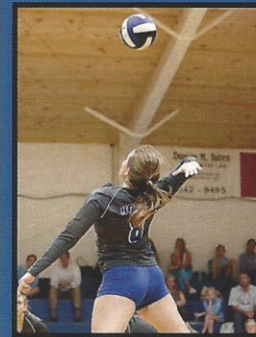

Ashley Finney

Langley Harter

Top left: The seniors smile through the tears on the night of their last home game. **Top right:** The team happily exchanges high fives after earning the point. **Bottom:** Back Row: Patricia Utsey, Penelope Tuten, Ella Nolte, Sloman Dean Middle Row: Haley Wilson, Hannah Drawdy, Langley Harter Front Row: Weslin Jones Not pictured: Natalye Kinard

Haley Wilson

Hannah Drawdy

Patricia Utsey

Utsey makes the pass to her setter.

Penelope Tuten

Tuten goes up for the kill.

Natalye Kinard

Kinard serves up an ace.